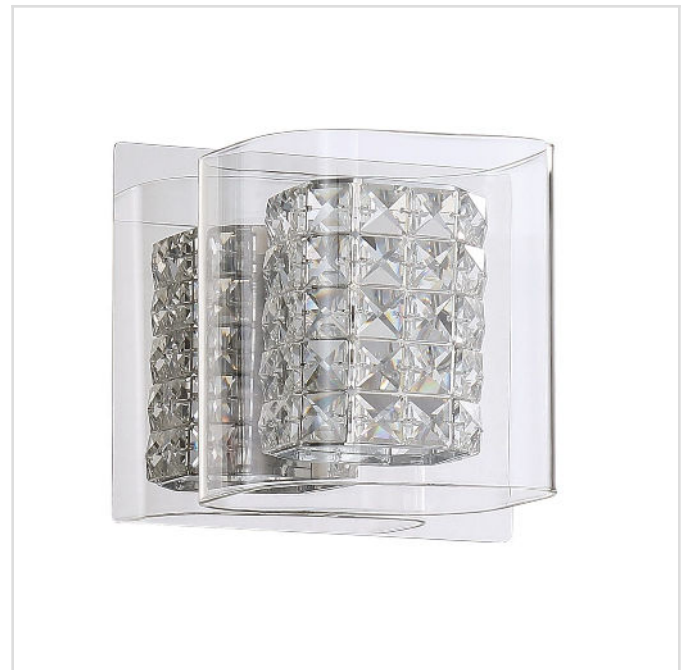

# CRYSTORAMA 1-Light Chrome Vanity Light

Model No. VF7400-1L-CH

CRYSTORAMA 1-Light Bath Sconce & Vanity Light in a Chrome finish featuring Optic Crystals encased in Clear glass

- OAW: 6"
- Bulb: 50W / G9 (not included)
- OAH: 6.5"
- Ext.: 6

**Collection:** CRYSTORAMA

**Finish:** Chrome

# CRYSTORAMA 1-Light Chrome Vanity Light

Model No. VF7400-1L-CH

---