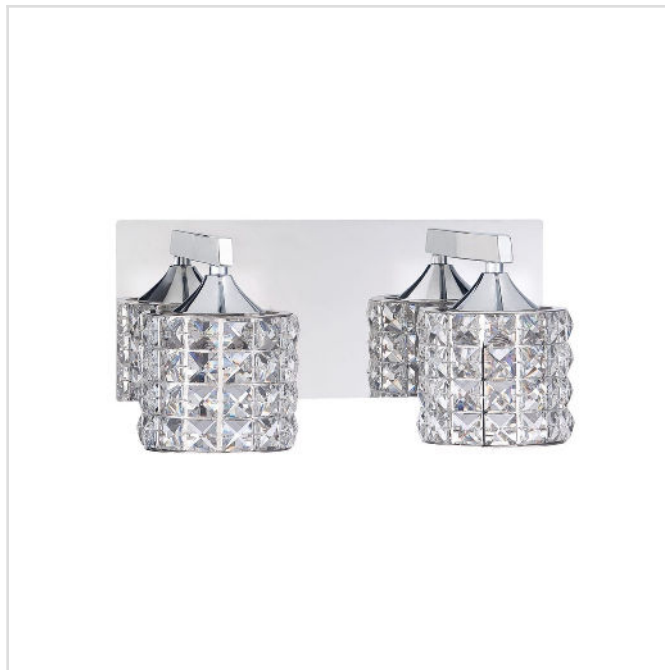

LUSTRA 2-Light Chrome Vanity Light

Model No. VF7100-2L-CH

LUSTRA 2-light Bath & Vanity Light in a Chrome finish featuring cylindrical shades encrusted with Optic Crystal Jewels

- OA Width: 12"
- Bulb: 50W / G9 - open fixture rated (not included)
- OAH: 6"
- Ext: 6"

Collection: LUSTRA

Finish: Chrome

Your Details

Project:

Fixture Type/Qty.:

Location:

Contact info:

LUSTRA 2-Light Chrome Vanity Light

Model No. VF7100-2L-CH

Product Specifications

OAH (in.): 6

Overall Width (in.): 12

Extension (in.): 6

Back Plate Ht. (in.):

Back Plate Wd. (in.):

Back Plate Depth (in.):