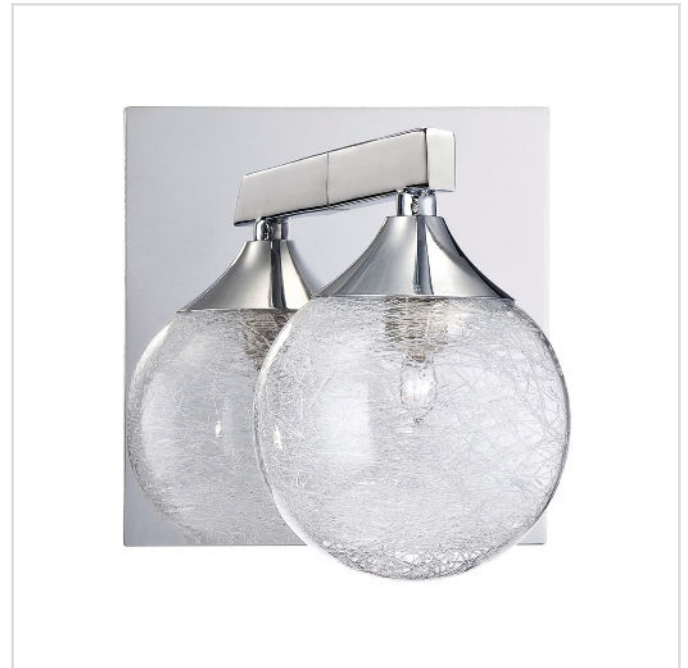

FYBRA 1-Light Chrome Vanity Light

Model No. VF4100-1L-CH

FYBRA 1-light Bath Sconce & Vanity Light in a Chrome finish featuring stretched glass fibers encased in clear glass globes

- OA Width: 6"
- Bulb: 50W / G9 - open fixture rated (not included)
- OAH: 6"
- Ext: 5.75"
- Glass diameter: 4"

Collection: FYBRA

Finish: Chrome

Your Details

Project:

Fixture Type/Qty.:

Location:

Contact info:

FYBRA 1-Light Chrome Vanity Light

Model No. VF4100-1L-CH

Product Specifications

OAH (in.): 6

Overall Width (in.): 6

Extension (in.): 5.75

Back Plate Ht. (in.):

Back Plate Wd. (in.):

Back Plate Depth (in.):