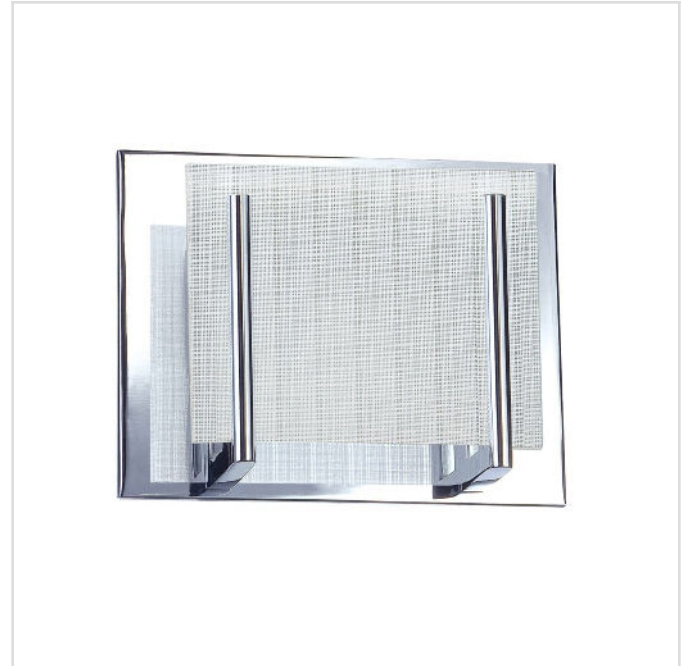

AURORA 1-Light Chrome Vanity Light with Linen

Model No. VF2400-1L-CH

Aurora 1-light Bath Sconce & Vanity Light in a Chrome finish with Linen glass

- •OA Width: 8"
- •Bulb: 60W (max.) G9 frosted - Open Fixture Rated (not included)
- •Height: backplate - 6.5", glass - 5"
- •Extension: 3.75" (ADA compliant)

Collection: AURORA

Finish: Chrome

Your Details

Project:

Fixture Type/Qty.:

Location:

Contact info: