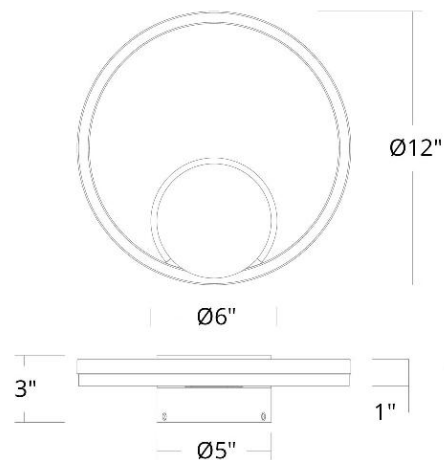

SPECIFICATIONS

Color Temp:	2700K,3500K,3000K,4000K
Input:	120/277V,50/60Hz
CRI:	90
Dimming:	ELV: 100-10% ,TRIAC: 100-5%
Rated Life:	50000 Hours
Mounting:	Can be mounted on ceiling or wall in all orientations
Standards:	ETL, cETL Damp Location Listed
Construction:	Aluminum body with etched acrylic diffuser

FINISHES:

Black

LINE DRAWING:

WS-63412