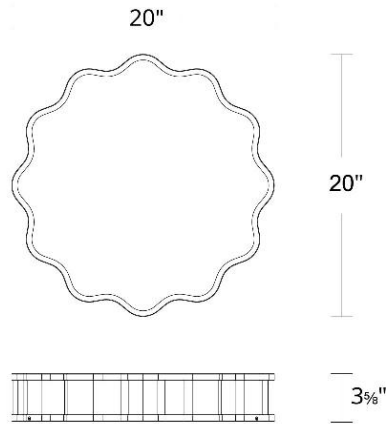

Fixture Type: _____

Catalog Number: _____

Project: _____

Location: _____

Model & Size	Color Temp & CRI	Finish	Watt	Voltage	LED Lumens	Delivered Lumens
FM-67120 20"	3000K 90	AB Aged Brass BN Brushed Nickel	40W	120-277V	3600	2891

Example: **FM-67120-BN**

For custom requests please contact customs@wacighting.com

DESCRIPTION

A centerpiece or classic complement.

FEATURES

- Driver concealed within the canopy

SPECIFICATIONS

Color Temp:	3000K
Input:	120-277V,50/60Hz
CRI:	90
Dimming:	ELV: 100-10% , 100-5%,TRIAC: 100-5%
Rated Life:	50000 Hours
Mounting:	Can be mounted on ceiling or wall in all orientations
Standards:	ETL, cETL,Title 24 JA8 Compliant Damp Location Listed
Construction:	Aluminum body, PC diffuser

FINISHES:

Aged Brass

Brushed Nickel

LINE DRAWING:

FM-67120