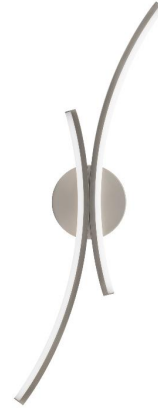

WAC LIGHTING

Tusk

Wall Sconce 4CCT

Fixture Type: _____

Catalog Number: _____

Project: _____

Location: _____

Model & Size	Color Temp	Finish	LED Watts	LED Lumens	Delivered Lumens
WS-29428 28"	2700K	BK Black	15 W	1253	670
	3000K	BN Brushed Nickel	15 W	1253	670
	3500K		15 W	1253	670
	4000K		15 W	1253	670

Example: **WS-29428-40-BN**

For custom requests please contact customs@wacighting.com

DESCRIPTION

Deconstructed. Offset curves lined with soft LED illumination are mounted on a round backplate, creating a strong visual presence in modern rooms.

FEATURES

- Built in color temperature adjustability. Switch from 2700K/3000K/3500K/4000K
- Option to pre-select color temperature or adjust in the field
- Driver concealed within the canopy

SPECIFICATIONS

Color Temp:	3000K,3500K,2700K,4000K
Input:	120/277V,50/60Hz
CRI:	90
Dimming:	ELV: 100-10% ,TRIAC: 100-5%
Rated Life:	50000 Hours
Mounting:	Can be mounted on ceiling or wall in all orientations
Standards:	ETL, cETL Damp Location Listed
Construction:	Aluminum body with silicone diffuser