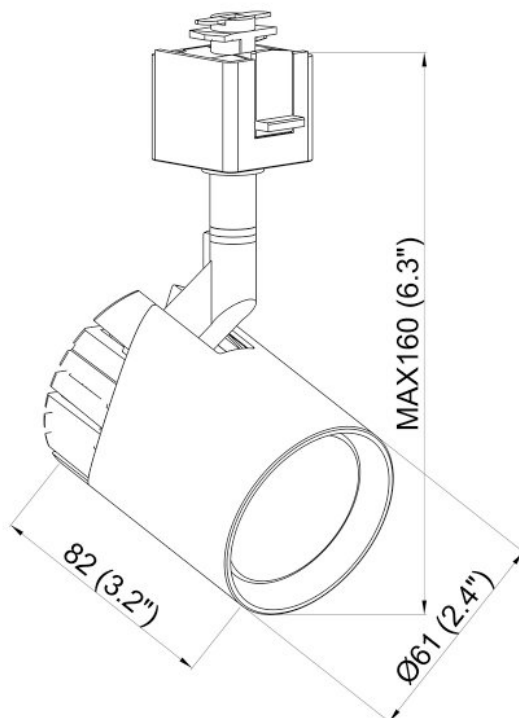

KENDAL Lighting (BC) Inc.

#110, 6780 Dennett Place Delta, B.C. V4G 1N4 Ph: (604) 952-5510 · Toll Free: 1-888-306-3267

info@kendallighting.com www.kendallighting.com