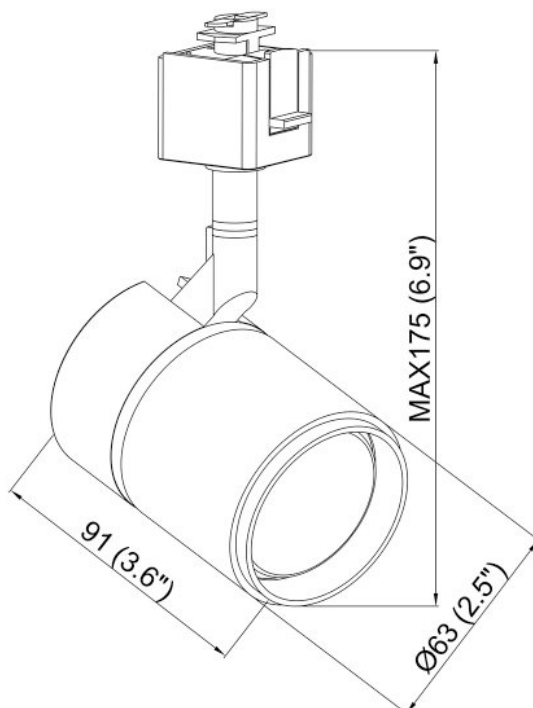

KENDAL Lighting (BC) Inc.

#110, 6780 Dennett Place Delta, B.C. V4G 1N4 Ph: (604) 952-5510 · Toll Free: 1-888-306-3267

info@kendallighting.com www.kendallighting.com