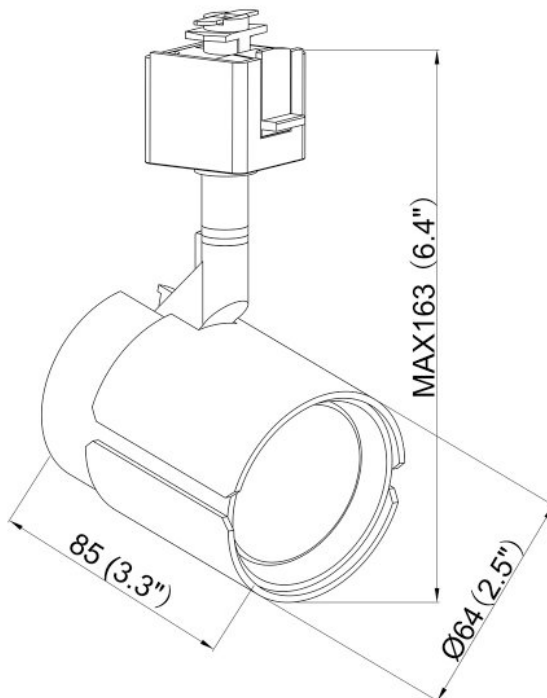

KENDAL Lighting (BC) Inc.

#110, 6780 Dennett Place Delta, B.C. V4G 1N4 Ph: (604) 952-5510 · Toll Free: 1-888-306-3267

info@kendallighting.com www.kendallighting.com