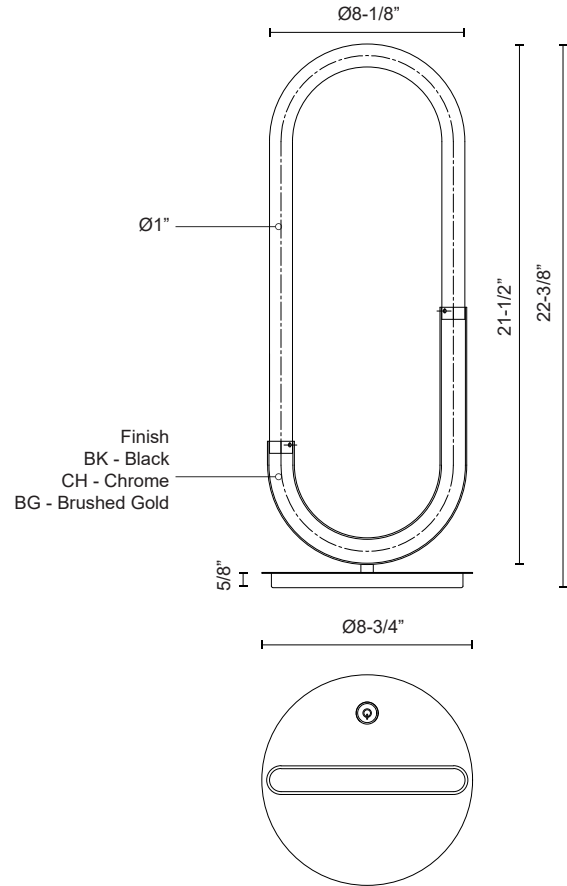

HURON TL95121

LAMPS

PROJECT

SPECIFICATION DETAILS

Fixture Dimensions	D8-3/4" x H22-3/8"
Light Source	LED with DC Driver
Wattage	11W
Total Lumens	850lm
Delivered Lumens	BG-702lm*
Voltage	120V
Color Temperature	3000K
CRI (Ra)	90CRI
Optional Color Temps	2700K - 5000K Available, Minimum Order Quantities Apply
LED Rated Life	50,000 hours
Dimming	100% - 10%, Touch dimmer
Diffuser Details	Frosted acrylic diffuser
Location	Dry
Base Dimensions	D8-3/4" x H3/4"
Paint Finish	BG01; BK01; CH01;

* For custom options, consult factory for details.

* For warranty information, please visit www.kuzcolighting.com/warranty

DESCRIPTION

Steel base with die-cast aluminum body, acrylic frosted tube, matte powder-coated or plated finish