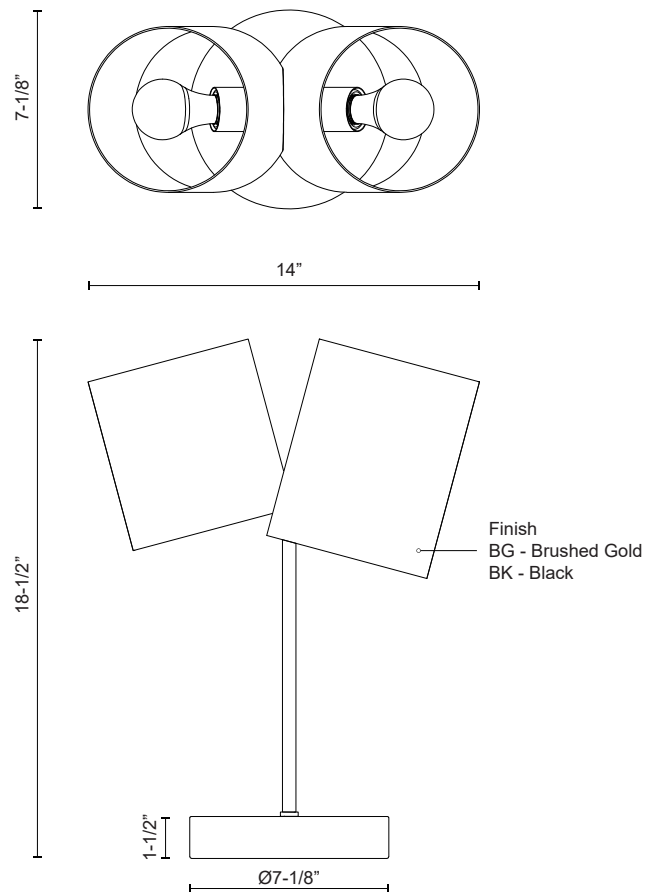

TL58814-BG
 Brushed Gold

TL58814-BK
 Black

SPECIFICATION DETAILS

Fixture Dimensions	L14" x W7-1/8" x H18-1/2"
Lamp Type	Incandescent, A19, Medium Base
Wattage	2 x 60W
Voltage	120V
Optional Color Temps	2700K - 5000K Available, Minimum Order Quantities Apply
Dimming	Non-Dimming, On/Off Push Button
Shade Details	Steel Shade
Wire Length	72"
Wire Type	Black Braided
Location	Dry
Bulbs Included	No
Illumination Direction	Up/Down
Base Dimensions	D7-1/8" x H1-1/2"
Material	Steel + Aluminum
Paint Finish	BG01; BK02; WH01;

* For custom options, consult factory for details.
 * For warranty information, please visit www.kuzcolighting.com/warranty

DESCRIPTION

Keiko is an exploration of vintage inspirations and modern sensibilities. Inspired by Mid-Century playfulness and asymmetrical silhouettes, the Keiko takes a modern spin on a traditional simple shade. Available in Brushed Gold or our signature Matte Black metal finishes, this dual shade family adds a touch of artful energy to a modern home.

- Dual shade asymmetrical shape
- Simple cylinder-shaped shades
- Recommended bulb A19, E26
- Brushed Gold or Matte Black finishes
- Black Braided cord 72" in length

COMMENT