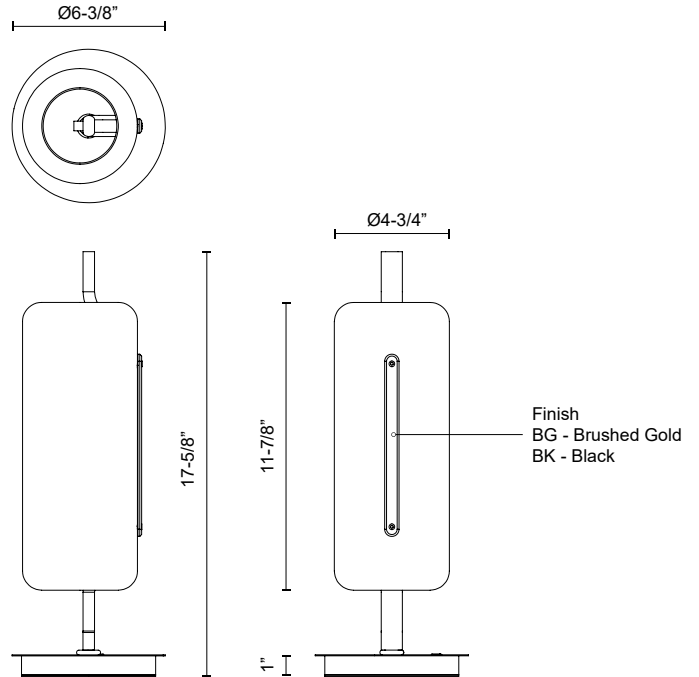

HILO TL28518

TABLE LAMPS

PROJECT

SPECIFICATION DETAILS

Fixture Dimensions	D6-3/8" x H17-5/8"
Light Source	LED with DC Driver
Wattage	9W
Total Lumens	765lm
Delivered Lumens	BG-539lm; BK-514lm;
Voltage	120V
Color Temperature	3000K
CRI (Ra)	90CRI
Optional Color Temps	2700K - 5000K Available, Minimum Order Quantities Apply
LED Rated Life	50,000 hours
Dimming	100% - 10%, Touch dimmer
Diffuser Details	White Acrylic (interior)
Glass Details	Clear Glass (exterior)
Wire Type	Black Driver and Wire
Location	Dry
Illumination Direction	Up/Down
Paint Finish	BG01; BK02;
Base Dimensions	D6-3/8" x H1"

* For custom options, consult factory for details.

* For warranty information, please visit www.kuzcolighting.com/warranty

DESCRIPTION

Light and airy, the Hilo Collection uses Kuzco's signature light guide technology to illuminate your space brilliantly. The cylindrical glass shades allow for a clean, modern look that provides ample omni-directional light to any room in the house. Available in brushed or powder-coated options.

KUZCO

CANADA: 19054 28TH AVENUE - SURREY, BC V3Z 6M3
USA: 3035 E. LONE MOUNTAIN ROAD - LAS VEGAS, NV 89081

WWW.KUZCOLIGHTING.COM

© 2023 KUZCO LIGHTING. ALL RIGHTS RESERVED.

COMMENT