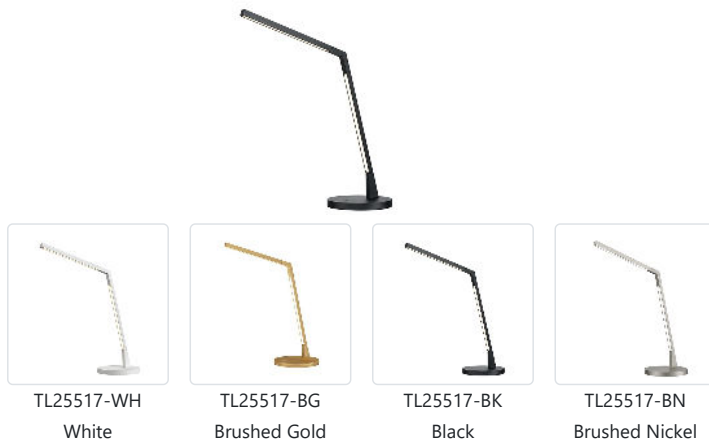

**MITER
TL25517
LAMPS**

PROJECT

SPECIFICATION DETAILS

Fixture Dimensions	L15-1/2" x W6" x H16-1/2"
Light Source	LED with DC Driver
Wattage	12W
Total Lumens	1080lm
Delivered Lumens	BK-296lm*; BN-522lm; WH-532lm;
Voltage	120V
Color Temperature	3000K
CRI (Ra)	90CRI
Optional Color Temps	2700K - 5000K Available, Minimum Order Quantities Apply
LED Rated Life	50,000 hours
Dimming	100% - 10%, Touch dimmer
Diffuser Details	White Acrylic Diffuser
Location	Dry
Illumination Direction	Downlight
Base Dimensions	D6" x H5/8"
Paint Finish	BG01; BK02; BN02; WH02;

* For custom options, consult factory for details.

* For warranty information, please visit www.kuzcolighting.com/warranty

DESCRIPTION

A thin angular line forms the gesture synonymous with the MITER floor and table lamp series. Employed within the top arm of the diminutive square profile is a linear LED source capped by an inset opal diffuser providing uniform soft illumination. The precisely machined aluminum body conceals further functionality with simple power connectors to enable easy assembly and added rotational adjustment. A handsome circular dimmer adorns the structure. Available in multiple finishes.