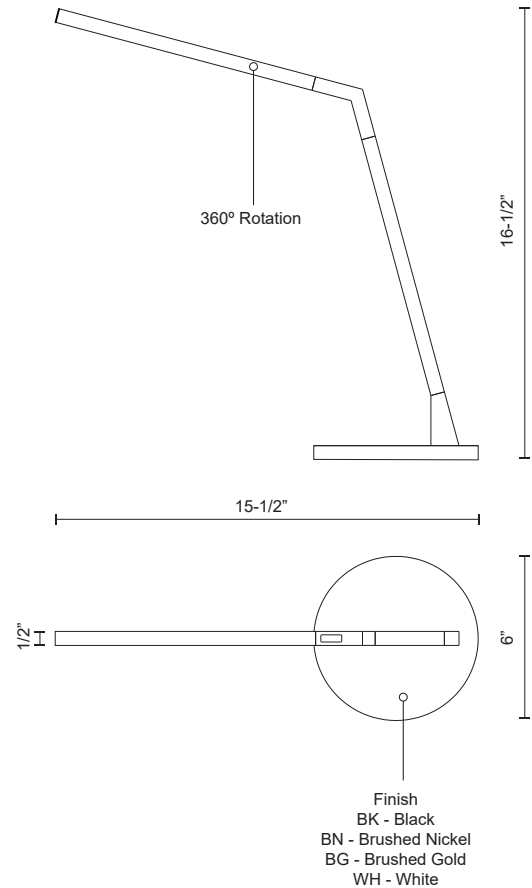

**MITER
TL25517
LAMPS**

PROJECT

SPECIFICATION DETAILS

Fixture Dimensions	L15-1/2" x W6" x H16-1/2"
Light Source	LED with DC Driver
Wattage	12W
Total Lumens	1080lm
Delivered Lumens	BK-296lm*; BN-522lm; WH-532lm;
Voltage	120V
Color Temperature	3000K
CRI (Ra)	90CRI
Optional Color Temps	2700K - 5000K Available, Minimum Order Quantities Apply
LED Rated Life	50,000 hours
Dimming	100% - 10%, Touch dimmer
Diffuser Details	White Acrylic Diffuser
Location	Dry
Illumination Direction	Downlight
Base Dimensions	D6" x H5/8"
Paint Finish	BG01; BK02; BN02; WH02;

* For custom options, consult factory for details.

* For warranty information, please visit www.kuzcolighting.com/warranty

DESCRIPTION

A thin angular line forms the gesture synonymous with the MITER floor and table lamp series. Employed within the top arm of the diminutive square profile is a linear LED source capped by an inset opal diffuser providing uniform soft illumination. The precisely machined aluminum body conceals further functionality with simple power connectors to enable easy assembly and added rotational adjustment. A handsome circular dimmer adorns the structure. Available in multiple finishes.