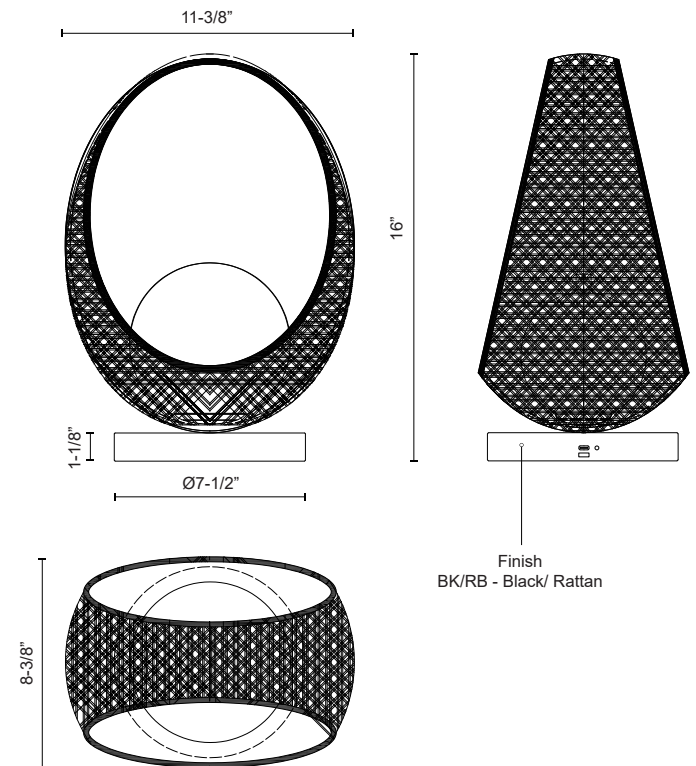

SPECIFICATION DETAILS

Fixture Dimensions	L11-3/8" x W8-3/8" x H16"
Light Source	LED
Wattage	5W
Total Lumens	380lm
Delivered Lumens	225lm*
Voltage	LI-Battery
Color Temperature	3000K
CRI (Ra)	90CRI
Optional Color Temps	2700K - 5000K Available, Minimum Order Quantities Apply
LED Rated Life	50,000 hours
Dimming	3-Step Touch Dimmer
Shade Details	Rattan Shade
Glass Details	Opal Glass
Wire Type	Black Charger with Wire
Location	Damp
Illumination Direction	Omni-directional
Base Dimensions	D7-1/2" x H1-1/8"
Material	Steel + Rattan
Paint Finish	BK01

* For custom options, consult factory for details.
* For warranty information, please visit www.kuzcolighting.com/warranty

DESCRIPTION

Named for Hawaiian entertaining spaces, the Lanai collection embodies relaxed modern spaces with ease. Crafted from natural rattan and finished with modern opal glass globes, this collection stands out when placed on covered patios or indoor dining or kitchen spaces. Metal is finished in our signature Matte Black.

- Textural rattan caning shades
- Matte Opal Glass globes
- Integrated LED technology, no bulbs required
- Perfect for outdoor covered patios and indoor spaces
- Rechargeable, portable lamp with 120V charging accessories included

COMMENT