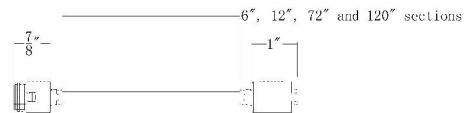

SPECIFICATIONS

Mounting:	Can be mounted on ceiling or wall in all orientations
Finish:	WHITE
Operating Temp:	-4°F to 104°F (-20°C to 40°C)
Standards:	UL, cUL, WET Location Listed

FINISHES:

WHITE

LINE DRAWING: