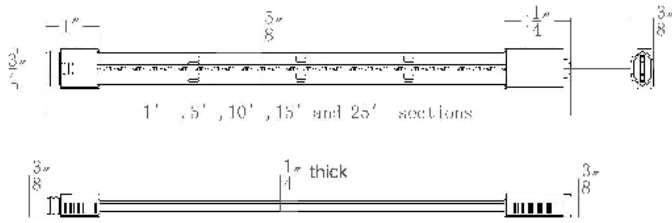

InvisiLED® OUTDOOR RGBWW

Wet Rated, Color changing and Adjustable CCT LED Tape

WAC

COLORSCAPING
BY WAC ARTFUL ILLUMINATION

Fixture Type:

Catalog Number:

Project:

Location:

PRODUCT DESCRIPTION

This weatherproof marvel offers vibrant RGB color changes and adjustable white light (2700K to 5000K) for any mood or occasion. Effortless installation with push-in connectors and seamless integration into smart home systems like Google Home and Amazon Alexa via the WAC outdoor controller. Plus, enjoy exceptional clarity and precision with dedicated white LED chips.

FEATURES

- **Weatherproof Resilience:** Engineered to withstand the elements with a robust wet rating, ensuring vibrancy in rain, snow, or sleet.
- **IP66 Rated Silicone Jacket:** Added protection for enhanced durability against challenging outdoor conditions.
- **Vivid RGB Color Spectrum:** Elevate your ambiance with the magic of color. With the ability to change hues across the entire RGB visible spectrum, you can set the perfect mood for any occasion.
- **Tunable White Light:** Take control of your illumination like never before. Seamlessly adjust the color temperature from a cozy 2700 Kelvin warm glow to a crisp 5000 Kelvin cool daylight, all at your fingertips.
- **Vivid White Illumination:** Unlike traditional RGB setups, our LED tape showcases dedicated white LED chips, providing a vivid white light with a remarkable Color Rendering Index (CRI) of over 90, ensuring your space is brilliantly and accurately lit.
- **Effortless Connectivity:** Our clean push-in connectors make extending and powering your LED tape a breeze, ensuring a hassle-free installation that anyone can handle.
- **Smart Compatibility:** Sync it effortlessly with the MyWAC app, WallStation, or integrate it into your existing smart home system, including Google Home and Amazon Alexa, using the WAC outdoor controller.
- **Various Roll Lengths Available:** Choose from a range of roll sizes, including 1ft, 5ft, 10ft, 15ft, and 25ft, to suit your specific lighting needs.
- **Customizable Length:** Easily tailor the LED tape to your desired size with the ability to cut it every 2 inches, and seal the ends using our convenient End Cap accessories.

DMX Control	Max Run Length	
	Control Through	
Total Length of Lead Wire Between Controller to Tape	T24-OD-CTR Outdoor Wireless DMX Controller	915-CTR-WT Colorscaping
3 FT	15ft	15ft
6 FT	14ft	15ft
9 FT	12ft	15ft
12 FT	10ft	14ft
18 FT	8ft	10ft
24 FT	6ft	8ft
30 FT	5ft	6ft
40 FT	4ft	5ft

Note: Calculation based on 6 ft. lead wire between Power Supply and controller

SPECIFICATIONS