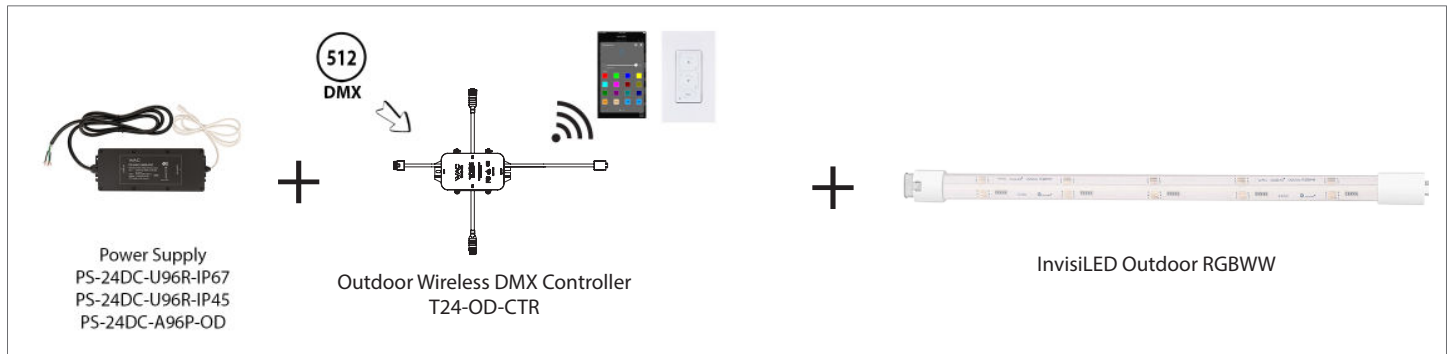

CONTROLLER

	MODEL	Input	Output	Dimension	
	T24-OD-CTR	24VDC, 96W Max from power supply 6" input cable included	24VDC, 90W Max 3ft output cable included	5" x 3 1/2" x 1 1/2"	Outdoor Wireless DMX Controller Allows outdoor tape to be wirelessly controlled through MyWAC app, WallStation, or DMX. - IP65 wet rated *Wi-Fi network is required to operate the system
	915CS-CTR-WT	9-15VAC, 300W Max Power feed from colorscaping transformer 11W/17VA 3ft input long cable	24VDC, 96W Max Output Power to InvisILED Outdoor RGBWW 3ft output long cable	4 3/4" x 2 3/4" x 1 3/4"	Colorscaping Linear RGBWW Controller Harness extensive control options with the InvisILED Outdoor RGBWW Tape. Integrates flawlessly with the Colorscaping transformer via a hard-wired cable and offers versatile management through the MyWAC app, WallStation, or DMX control. - IP65 wet rated *Wi-Fi network is required to operate the system
	LED-WCT-WT	120-230VAC	N/A	4 5/8" x 2 3/4" x 1 5/8"	WallStation - Multi-scene selection - Raise/Lower, dedicated Off button - Suitable for standard single NEMA wall box Setup and configuration via MyWAC mobile application - no physical adjustment needed - cUL listed

Wiring Diagram

Control Through Outdoor Wireless DMX Controller