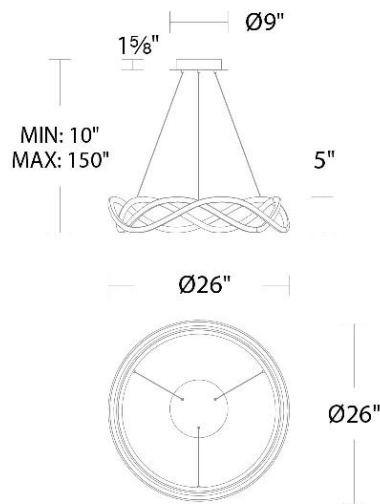

SPECIFICATIONS

Color Temp:	3500K,2700K,3000K,4000K
Input:	120-277V,50/60Hz
CRI:	90
Dimming:	ELV: 100-10% ,TRIAC: 100-5%
Rated Life:	50000 Hours
Standards:	ETL, cETL Damp Location Listed
Construction:	Aluminum body, silicone diffuser

FINISHES:

Black

LINE DRAWING:

PD-67426