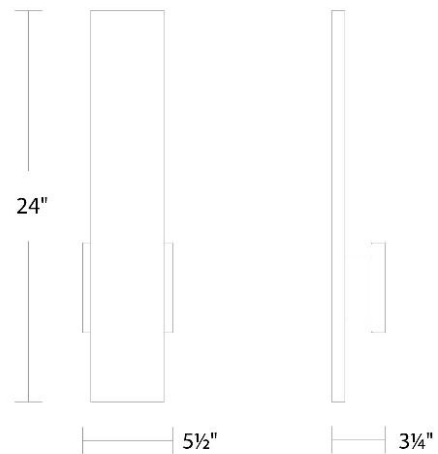

SPECIFICATIONS

Color Temp:	4000K,3500K,3000K
Input:	120 VAC,50/60Hz
CRI:	90
Dimming:	ELV: 100-10% ,TRIAC: 100-5%
Rated Life:	54000 Hours
Mounting:	Can be mounted on wall in all orientations
Standards:	ETL, cETL, Title 24 JA8 Compliant Wet Location Listed
Construction:	Aluminum body, frosted glass diffuser

REPLACEMENT PARTS

RPL-GLA-29124 - Glass

FINISHES:

Brushed Aluminum Black White

LINE DRAWING:

WS-W29124