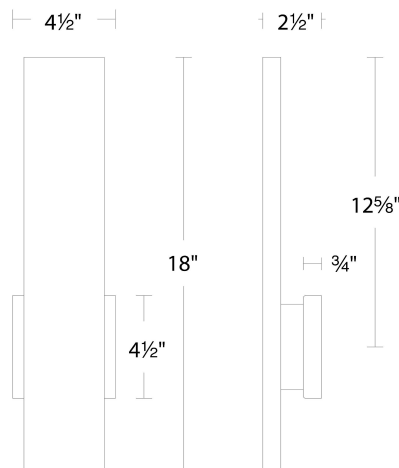

WAC LIGHTING

Stag

Outdoor Wall Sconce

Fixture Type: _____

Catalog Number: _____

Project: _____

Location: _____

Model & Size	Color Temp	Finish	LED Watts	LED Lumens	Delivered Lumens
WS-W29118 18"	3000K	AL Brushed Aluminum	16W	1265	789
	3500K	BK Black	16W	1424	883
	4000K	WT White	16W	1299	807

Example: **WS-W29118-40-WT**

For custom requests please contact customs@wacighting.com

DESCRIPTION

Majestic, keen and sharp. A signature silhouette.

FEATURES

- Back lit with indirect illumination
- 3CCT (3000K/3500K/4000K) selectable switch
- Option to pre-select color temperature or adjust in the field
- ACLED driverless technology
- 5 year warranty

SPECIFICATIONS

Color Temp:	3000K,3500K,4000K
Input:	120 VAC,50/60Hz
CRI:	90
Dimming:	ELV: 100-10% ,TRIAC: 100-10%
Rated Life:	54000 Hours
Mounting:	Can be mounted on wall in all orientations
Standards:	ETL, cETL,IP65,Title 24 JA8 Compliant
	Wet Location Listed
Construction:	Aluminum body, frosted glass diffuser

FINISHES:

LINE DRAWING:

WS-W29118