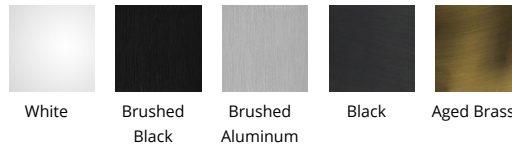

FINISHES:

LINE DRAWING: