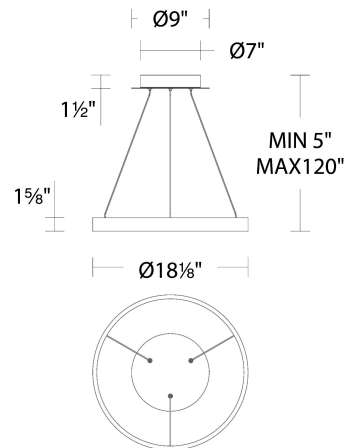

WAC LIGHTING

Sirius

Pendant 3000K

Fixture Type: _____

Catalog Number: _____

Project: _____

Location: _____

Model & Size	Color Temp	Finish	LED Watts	LED Lumens	Delivered Lumens
PD-81118 18"	3000K	AB Aged Brass AL Brushed Aluminum BK Brushed Black WT White	36W	2493	1217

Example: **PD-81118-WT**

For custom requests please contact customs@wacighting.com

DESCRIPTION

Full circle. A simple glowing halo completes.

FEATURES

- Up and downlight with recessed silicone diffuser
- Low profile, adjustable powered aircraft cables for an ultra-clean look
- Quick spin-on canopy design with minimal hardware for easy installation
- Can be mounted on slope ceiling
- Driver concealed within the canopy
- 5 Year warranty

SPECIFICATIONS

Color Temp:	3000K
Input:	120 VAC,50/60Hz
CRI:	90
Dimming:	ELV: 100-10% ,TRIAC: 100-10%
Rated Life:	50000 Hours
Standards:	ETL, cETL,Title 24 JA8 Compliant Damp Location Listed
Construction:	Aluminum body, silicone diffuser

REPLACEMENT PARTS

HDW-SY21-CE - Hardware Pack

FINISHES:

LINE DRAWING:

PD-81118