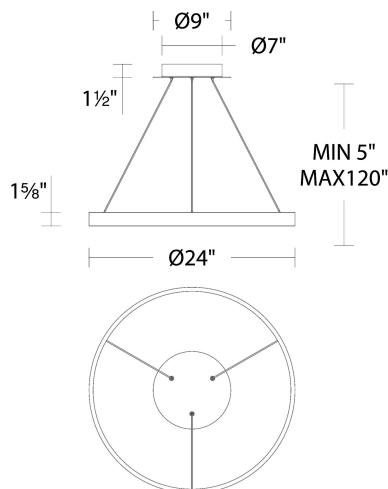

REPLACEMENT PARTS

HDW-SY21-CE - Hardware Pack

FINISHES:

LINE DRAWING:

PD-81124

WAC LIGHTING

Sirius

Pendant 3000K