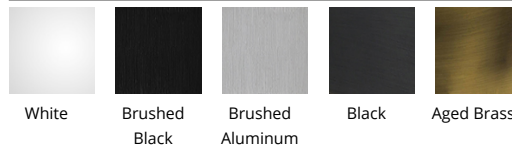

FINISHES:

LINE DRAWING: