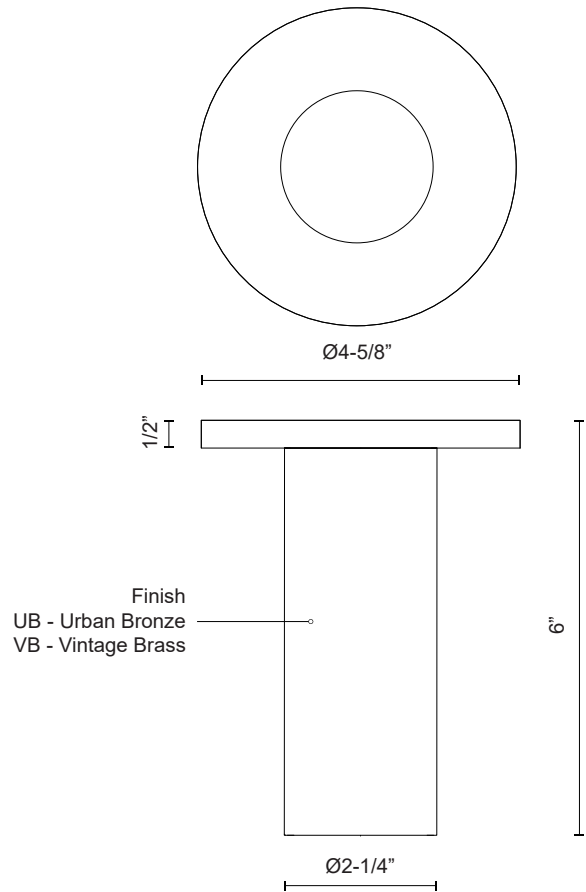

MASON
SF90406
SEMI FLUSH

PROJECT

SPECIFICATION DETAILS

Fixture Dimensions	D2-1/4" x H6"
Light Source	LED with DC Driver
Wattage	7W
Total Lumens	450lm
Delivered Lumens	375lm*
Voltage	120V
Color Temperature	3000K
CRI (Ra)	90CRI
Optional Color Temps	2700K - 5000K Available, Minimum Order Quantities Apply
LED Rated Life	50,000 hours
Dimming	100% - 10%, TRIAC or ELV Dimmer (Not Included)
Diffuser Details	Clear Acrylic TIR Optics
Shade Details	Aluminum Baffle
Location	Dry
Illumination Direction	Down
Canopy Dimensions	D4-5/8" x H1/2"
Material	Aluminum + Steel
Paint Finish	UB01; VB01;

* For custom options, consult factory for details.

* For warranty information, please visit www.kuzcolighting.com/warranty

DESCRIPTION

Experience the timeless allure of our Mason lighting family, where each design reimagines the classic cylinder silhouette in captivating ways. Each Mason design is equipped with integrated LED technology and brings a touch of sophistication to your space. With exciting finishes in urban bronze or vintage brass, Mason adds a touch of luxury to modern style.

- Luxury painted finishes
- Timeless, simple style
- Integrated LED, no need for bulbs
- Perfect for living rooms, kitchens, dining rooms, and more

KUZCO

CANADA: 19054 28TH AVENUE - SURREY, BC V3Z 6M3
USA: 3035 E. LONE MOUNTAIN ROAD - LAS VEGAS, NV 89081

WWW.KUZCOLIGHTING.COM

© 2024 KUZCO LIGHTING. ALL RIGHTS RESERVED.

COMMENT