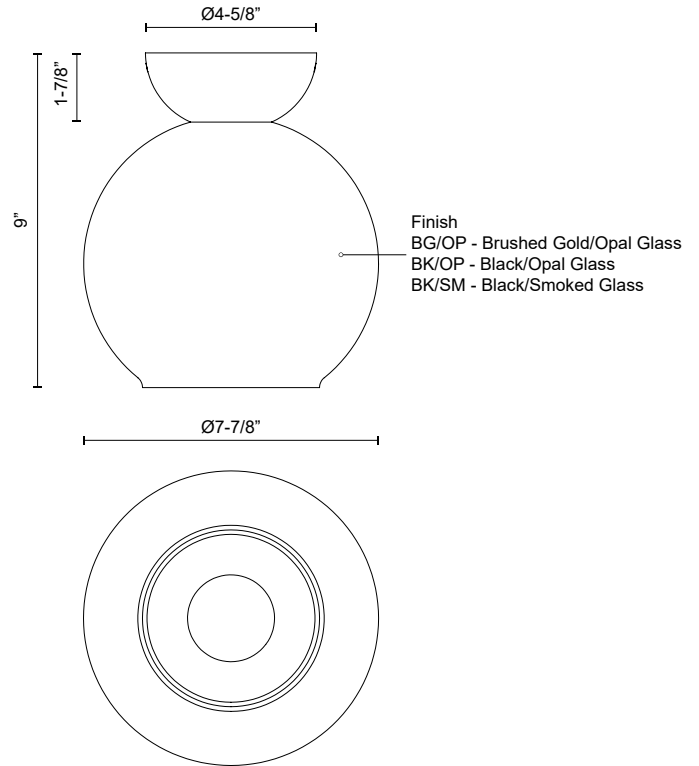

ARCADIA SF59708

SEMI FLUSH

PROJECT

SPECIFICATION DETAILS

Fixture Dimensions	D7-7/8" x H9"
Lamp Type	Incandescent, A19, Medium Base
Wattage	1 x 60W
Voltage	120V
Glass Details	Opal Glass or Smoked Glass
Location	Dry
Bulbs Included	No
Illumination Direction	Down
Canopy Dimensions	D4-5/8" x H1-7/8"
Paint Finish	BG01; BK01;

* For custom options, consult factory for details.

* For warranty information, please visit www.kuzcolighting.com/warranty

DESCRIPTION

The Arcadia Collection offers a trendy lighting design without all the frills. Depending on what style you're looking to achieve, the elegant sphere shades are available in soft, pleasant opal, or dramatic smoked glass. Each piece of the Arcadia family is available in a Powder-Coated Black or Brushed Gold finish

KUZCO

CANADA: 19054 28TH AVENUE - SURREY, BC V3Z 6M3

USA: 3035 E. LONE MOUNTAIN ROAD - LAS VEGAS, NV 89081

WWW.KUZCOLIGHTING.COM

© 2023 KUZCO LIGHTING. ALL RIGHTS RESERVED.

COMMENT