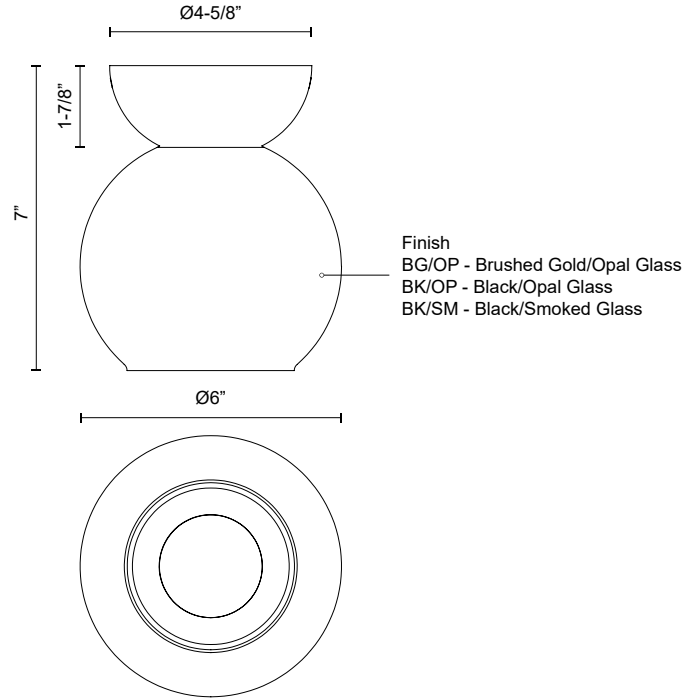

ARCADIA SF59706

SEMI FLUSH

PROJECT

SPECIFICATION DETAILS

Fixture Dimensions	D6" x H7"
Lamp Type	Incandescent, A19, Medium Base
Wattage	1 x 60W
Voltage	120V
Glass Details	Opal Glass or Smoked Glass
Location	Dry
Bulbs Included	No
Illumination Direction	Down
Canopy Dimensions	D4-5/8" x H1-7/8"
Paint Finish	BG01; BK01;

* For custom options, consult factory for details.

* For warranty information, please visit www.kuzcolighting.com/warranty

DESCRIPTION

The Arcadia Collection offers a trendy lighting design without all the frills. Depending on what style you're looking to achieve, the elegant sphere shades are available in soft, pleasant opal, or dramatic smoked glass. Each piece of the Arcadia family is available in a Powder-Coated Black or Brushed Gold finish

KUZCO

CANADA: 19054 28TH AVENUE - SURREY, BC V3Z 6M3

USA: 3035 E. LONE MOUNTAIN ROAD - LAS VEGAS, NV 89081

WWW.KUZCOLIGHTING.COM

© 2023 KUZCO LIGHTING. ALL RIGHTS RESERVED.

COMMENT