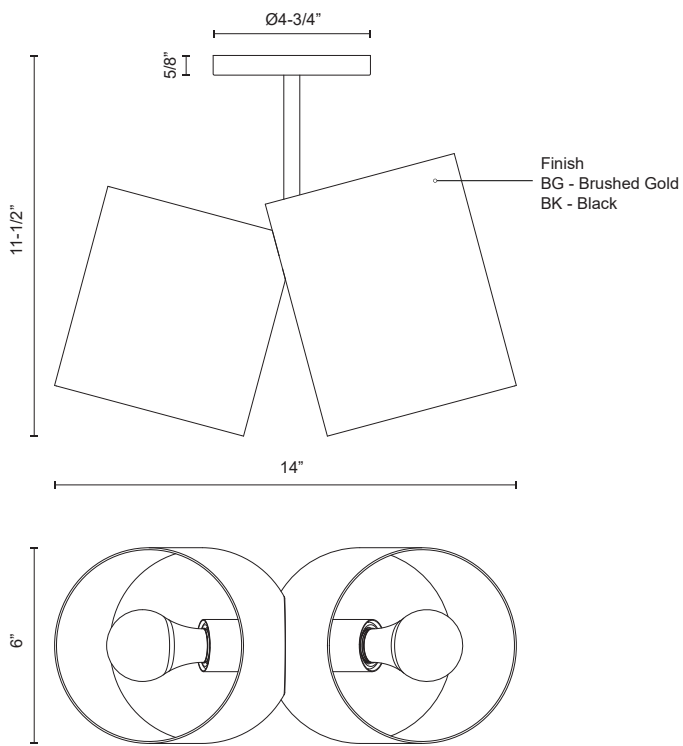

SF58814-BK
 Black

SF58814-BG
 Brushed Gold

SPECIFICATION DETAILS

Fixture Dimensions	L14" x W6" x H11-1/2"
Lamp Type	Incandescent, A19, Medium Base
Wattage	2 x 60W
Voltage	120V
Shade Details	Steel Shade
Location	Dry
Bulbs Included	No
Illumination Direction	Up/Down
Canopy Dimensions	D4-3/4" x H5/8"
Material	Steel + Aluminum
Paint Finish	BG01; BK02; WH01;

- Dual shade asymmetrical shape
- Simple cylinder-shaped shades
- Recommended bulb A19, E26
- Brushed Gold or Matte Black finishes
- Rod included up to 46" in length

COMMENT