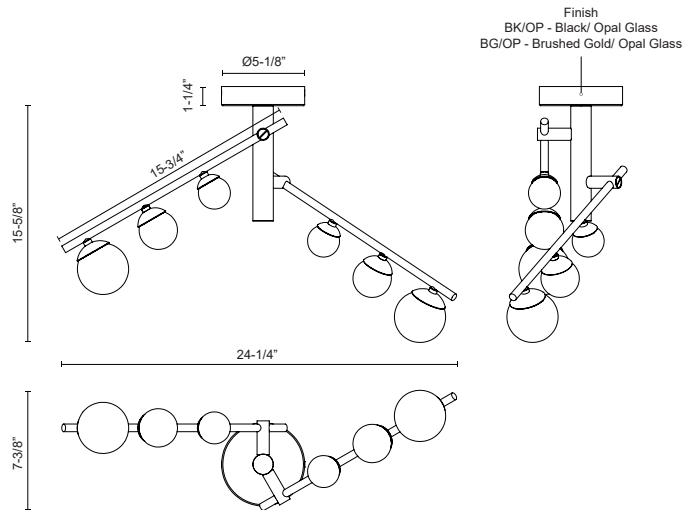

JUNIPER
SF55525
SEMI FLUSH

PROJECT

SPECIFICATION DETAILS

Fixture Dimensions	L24-1/4" x W7-3/8" x H15-5/8"
Light Source	LED with DC Driver
Wattage	22W
Total Lumens	1870lm
Delivered Lumens	1652lm
Voltage	120V
Color Temperature	3000K
CRI (Ra)	90CRI
Optional Color Temps	2700K - 5000K Available, Minimum Order Quantities Apply
LED Rated Life	50,000 hours
Dimming	100% - 10%, TRIAC or ELV Dimmer (Not Included)
Glass Details	Opal Glass
Minimum Hang Height	8-3/8"
Location	Dry
Illumination Direction	Omni-directional
CEC Title 24 JA8	Yes, JA8-2022
Canopy Dimensions	D5-1/8" x H1-1/4"
Material	Steel + Aluminum + Glass
Paint Finish	BG01; BK01;

* For custom options, consult factory for details.

* For warranty information, please visit www.kuzcolighting.com/warranty

DESCRIPTION

Juniper's shape expands and contracts to suit your space's needs. Each branch of the Juniper collection adjusts to lengthen or collapse, creating a customized look. Atop each arm sits three growing Matte Opal glass globes stretching outwards to create depth and emphasis.

- Adjustable arms to create varied styles
- Matte Opal glass globes
- LED, no need for bulbs
- Matte Black or Brushed Gold finishes

KUZCO

CANADA: 19054 28TH AVENUE - SURREY, BC V3Z 6M3
USA: 3035 E. LONE MOUNTAIN ROAD - LAS VEGAS, NV 89081

WWW.KUZCOLIGHTING.COM

© 2024 KUZCO LIGHTING. ALL RIGHTS RESERVED.

COMMENT