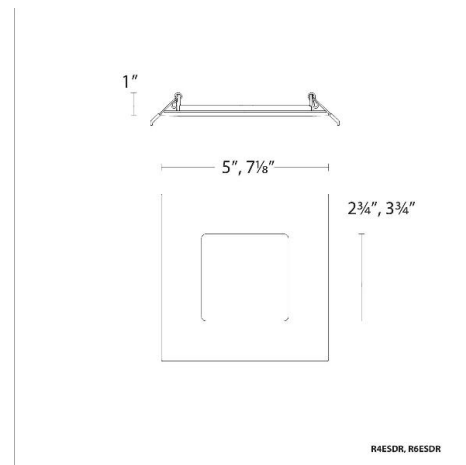

FINISHES:

White

LINE DRAWING:

WAC LIGHTING

Lotos 4" & 6" Square Downlight 5CCT

Fixture Type: _____
Catalog Number: _____
Project: _____
Location: _____

ACCESSORIES

<i>Model</i>	<i>Description</i>	<i>Finish</i>
--------------	--------------------	---------------
