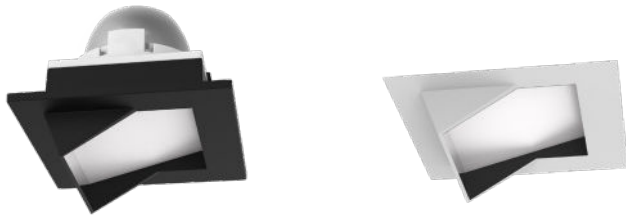

AETHER ATOMIC

R1ASWT - Square Wall Wash Trim

WAC

Fixture Type:

Catalog Number:

Project: _____

Location: _____

PRODUCT DESCRIPTION

Minuscule and mighty, peerless and powerful, the new potent Aether Atomic launches into the light. An engineering recessed marvel for next generation futurists. Sublime and serviceable, it's an icon for the ages. Atomic breaks the mold with robust illumination from a diminutive aperture, for a clean, quiet ceiling.

FEATURES

- Uniform wall wash from 1" aperture
- Low glare for good visual comfort
- Low profile housing for installation in shallow plenums
- 5 year warranty

SPECIFICATIONS

- Construction:** Injection molded polycarbonate low glare trim
- Dimming:** 100% - 1% ELV, TRIAC and 0-10V
- Input Power:** 11W
- Light Source:** High output COB LED rated life of 50,000 hours
- Finish:** Black, White
- Standards:** ETL & cETL Wet location listed, IC rated Airtight