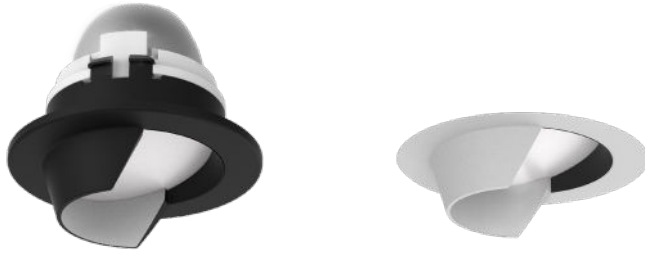

AETHER ATOMIC

R1ARWT - Round Wall Wash Trim

WAC

Fixture Type:

Catalog Number:

Project: _____

Location: _____

PRODUCT DESCRIPTION

Minuscule and mighty, peerless and powerful, the new potent Aether Atomic launches into the light. An engineering recessed marvel for next generation futurists. Sublime and serviceable, it's an icon for the ages. Atomic breaks the mold with robust illumination from a diminutive aperture, for a clean, quiet ceiling.

FEATURES

- Uniform wall wash from 1" aperture
- Low glare for good visual comfort
- Low profile housing for installation in shallow plenums
- 5 year warranty

SPECIFICATIONS

Construction: Injection molded polycarbonate low glare trim
Dimming: 100% - 1% ELV, TRIAC and 0-10V
Input Power: 11W
Light Source: High output COB LED rated life of 50,000 hours
Finish: Black, White
Standards: ETL & cETL Wet location listed, IC rated Airtight

Trims (Order Housing and Power Supply Separately)	Model	Beam	Color Temp	CRI	Lumens	CBCP	Finishes
	R1ARWT Round Wall Wash Trim	A Asym	2700K 3000K 3500K 4000K	90	490 530 565 600	N/A	BK WT Black White

R1A ____ - ____

Example: **R1ARWT-BK**

Please see next page for housing and power supply units (required)

AVERAGE WALL ILLUMINANCE (3000K Color Temperature, 9 feet High Ceiling)

		On-Center Spacing	
		2 feet	3 feet
Distance From Wall	2 feet	12 fc	Not Recommended
	3 feet	10 fc	7 fc
	4 feet	8 fc	6 fc

Results may vary depending on field conditions such as surface properties, ambient light levels, ect.

wacighting.com

Phone (800) 526.2588

Fax (800) 526.2585

Headquarters, East Manufacturing Facility

44 Harbor Park Drive

Port Washington, NY 11050

South East Manufacturing Facility

1600 Distribution Ct

Lithia Springs, GA 30122

Central Manufacturing Facility

1700 South J Elmer Freeway, Ste 100

Cedar Hill, TX 75104

West Manufacturing Facility

1750 S Archibald Ave

Ontario, CA 91761