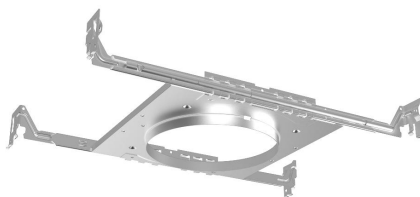

WAC LIGHTING

Aether Atomic

Frame-In Kit

Model & Product

R1ABFL AETHER ATOMIC FRAME-IN KIT

Example: **R1ABFL**

DESCRIPTION

Minuscule and mighty, peerless and powerful, the new potent Aether Atomic launches into the light. An engineering recessed marvel for next generation futurists. Sublime and serviceable, it's an icon for the ages. Atomic breaks the mold with robust illumination from a diminutive aperture, for a clean, quiet ceiling.

FEATURES

- Frame-In kit for new construction installation
- 5 year warranty

SPECIFICATIONS

Construction:	20 gauge galvanized steel
Cut Out:	6"
Ceiling Thickness:	1/2" - 2"
Standards:	ETL, cETL

Fixture Type: _____

Catalog Number: _____

Project: _____

Location: _____