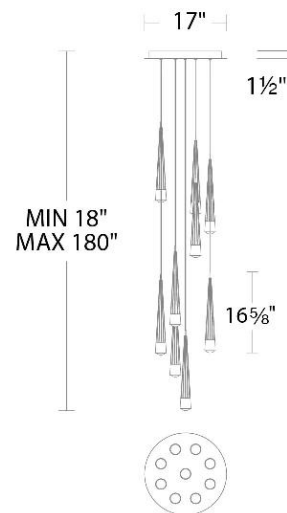

LINE DRAWING: