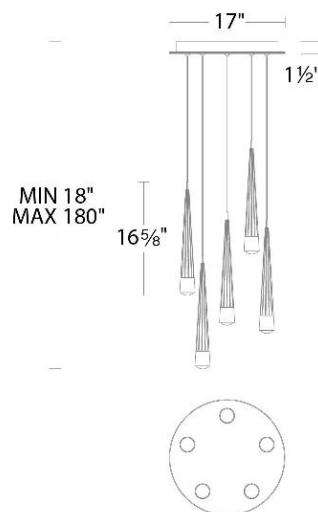

LINE DRAWING: