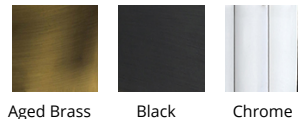

FINISHES:

Aged Brass   Black   Chrome

LINE DRAWING: