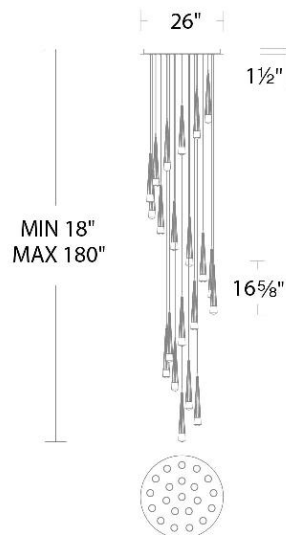

WAC LIGHTING

Quill

Round Multi Light 4CCT

Fixture Type: _____

Catalog Number: _____

Project: _____

Location: _____

Model & Size	Color Temp & CRI	Watt	Lumens	Finish
PD-59403R 16" - 3 Lights	2 700K/3000K/3500K/4000K 90	24 W	1558	AB Aged Brass BK Black CH Chrome

Catalog Number: _____

Project: _____

Location: _____

Model & Size	Color Temp & CRI	Watt	Lumens	Finish
PD-59421R 16" - 21 Lights	2 700K/3000K/3500K/4000K 90	168 W	10905	AB Aged Brass BK Black CH Chrome

Example: **PD-59421R-CH**

SPECIFICATIONS

Color Temp:	2700K/3000K/3500K/4000K
Input:	120/277V,50/60Hz
CRI:	90
Dimming:	ELV: 100-10% , TRIAC: 100-5%
Rated Life:	50000 Hours
Standards:	ETL, cETL Damp Location Listed
Construction:	Aluminum Hardware with Glass body

FINISHES:

Aged Brass Black Chrome

LINE DRAWING:

PD-59421R