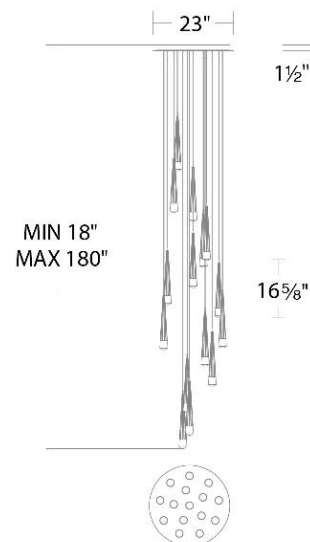

WAC LIGHTING

Quill

Round Multi Light 4CCT

Fixture Type: _____

Catalog Number: _____

Project: _____

Location: _____

Model & Size	Color Temp & CRI	Watt	Lumens	Finish
PD-59403R 16" - 3 Lights	2 700K/3000K/3500K/4000K 90	24 W	1558	AB Aged Brass BK Black CH Chrome

SPECIFICATIONS

Color Temp:	2700K/3000K/3500K/4000K
Input:	120/277V,50/60Hz
CRI:	90
Dimming:	ELV: 100-10% ,TRIAC: 100-5%
Rated Life:	50000 Hours
Standards:	ETL, cETL Damp Location Listed
Construction:	Aluminum Hardware with Glass body

FINISHES:

Aged Brass Black Chrome

LINE DRAWING:

PD-59415R

WAC LIGHTING

Quill

Round Multi Light 4CCT

Fixture Type: _____