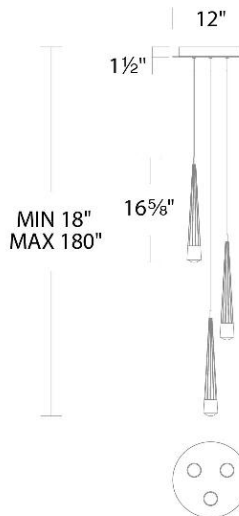

LINE DRAWING: