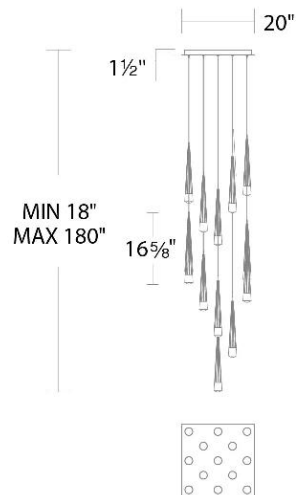

FINISHES:

LINE DRAWING: