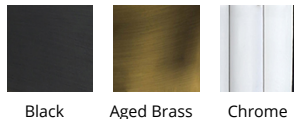

FINISHES:

LINE DRAWING: