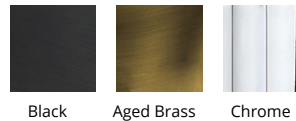

#### FINISHES:

Black Aged Brass Chrome