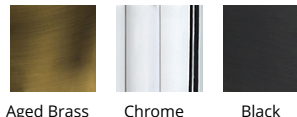

#### DESCRIPTION

Precisely lined. V-groove flared glass radiates a prismatic glow. Staggered elements create a sense of motion, heightening the drama of this statement piece.

#### FINISHES:

Aged Brass Chrome Black