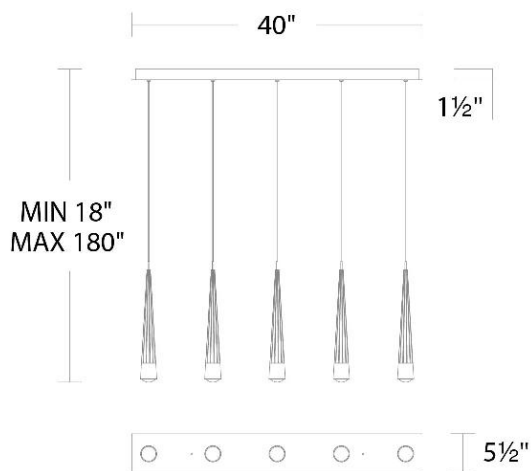

LINE DRAWING: