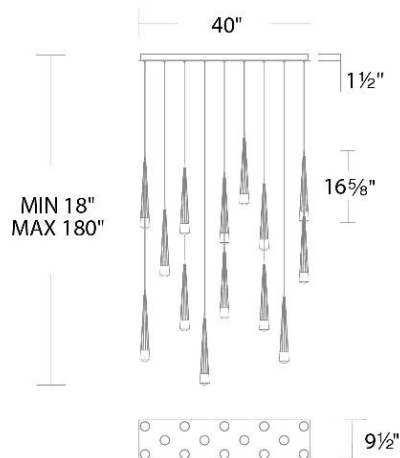

LINE DRAWING: