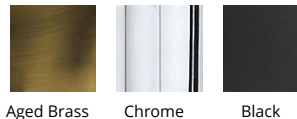

FINISHES:

Aged Brass Chrome Black

LINE DRAWING: