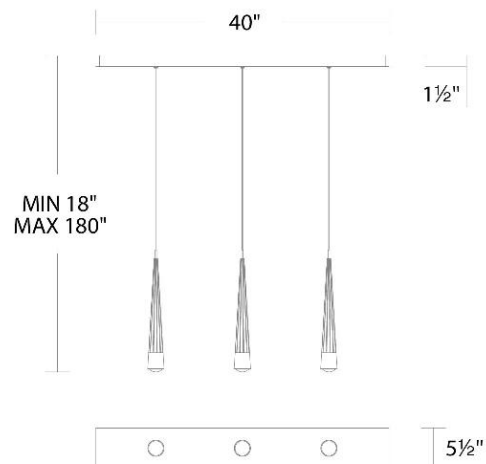

LINE DRAWING: