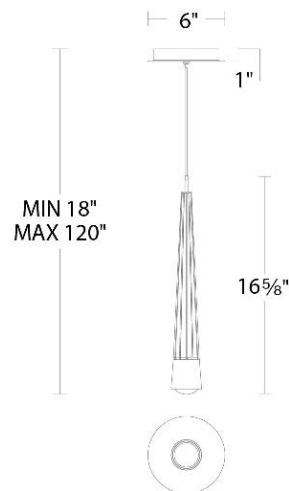

WAC LIGHTING

Quill

Mini Pendant 4CCT

Fixture Type: _____

Catalog Number: _____

Project: _____

Location: _____

Model & Size	Color Temp	Finish	LED Watts	LED Lumens	Delivered Lumens
PD-59416 16"	2700K	AB Aged Brass	8 W	670	577
	3000K	BK Black	8 W	670	577
	3500K	CH Chrome	8 W	670	577
	4000K		8 W	670	577

FEATURES

- V cut glass diffuser
- Low profile, adjustable powered aircraft cables for an ultra-clean look
- May be mounted on a sloped ceiling
- Built in color temperature adjustability. Switch from 2700K/3000K/3500K/4000K
- Option to pre-select color temperature or adjust in the field
- Spin-on round canopy with minimal hardware
- Driver concealed within the canopy

SPECIFICATIONS

Color Temp:	4000K,2700K,3500K,3000K
Input:	120/277V,50/60Hz
CRI:	90
Dimming:	ELV: 100-10% ,TRIAC: 100-5%
Rated Life:	50000 Hours
Standards:	ETL, cETL
	Damp Location Listed
Construction:	Aluminum Hardware with Glass body

FINISHES:

LINE DRAWING:

PD-59416