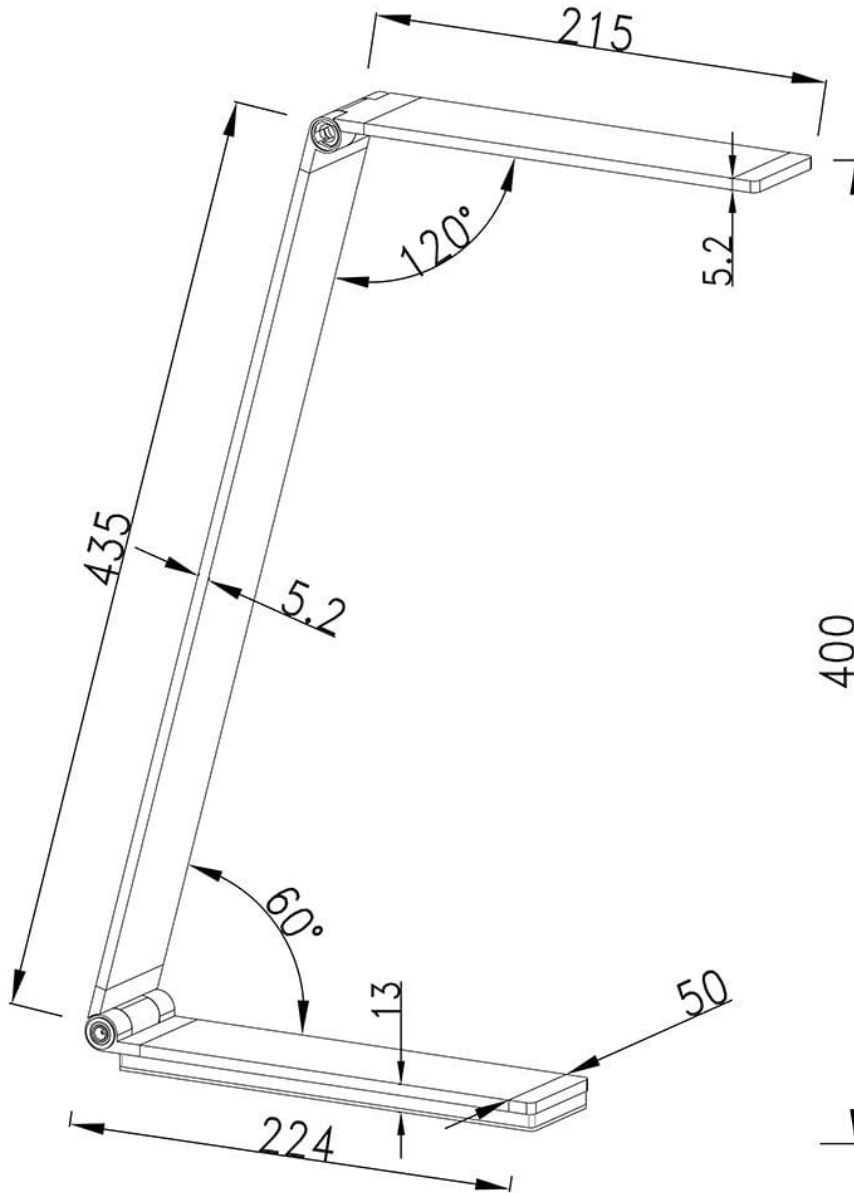

CEE Aluminum Desk Lamp

Model No. PTL8518-AL

CEE LED Desk Lamp in an Aluminum finish

- Anodized finish
- 3 level Touch dimmer
- OAH 18" (adjustable)
- Base dimensions: 2" x 8.8"
- Stem adjusts vertically to 60° at base; Shade adjusts 120°

Model No. PTL8518-AL

Product Specifications

OAH (in.): 18

Overall Width (in.): 2

Depth (in.): 18

Bulb type: Integrated LED

Bulb wattage (watts):

Number of Bulbs:

CEE Aluminum Desk Lamp

Model No. PTL8518-AL

PTL-8518

unit: mm