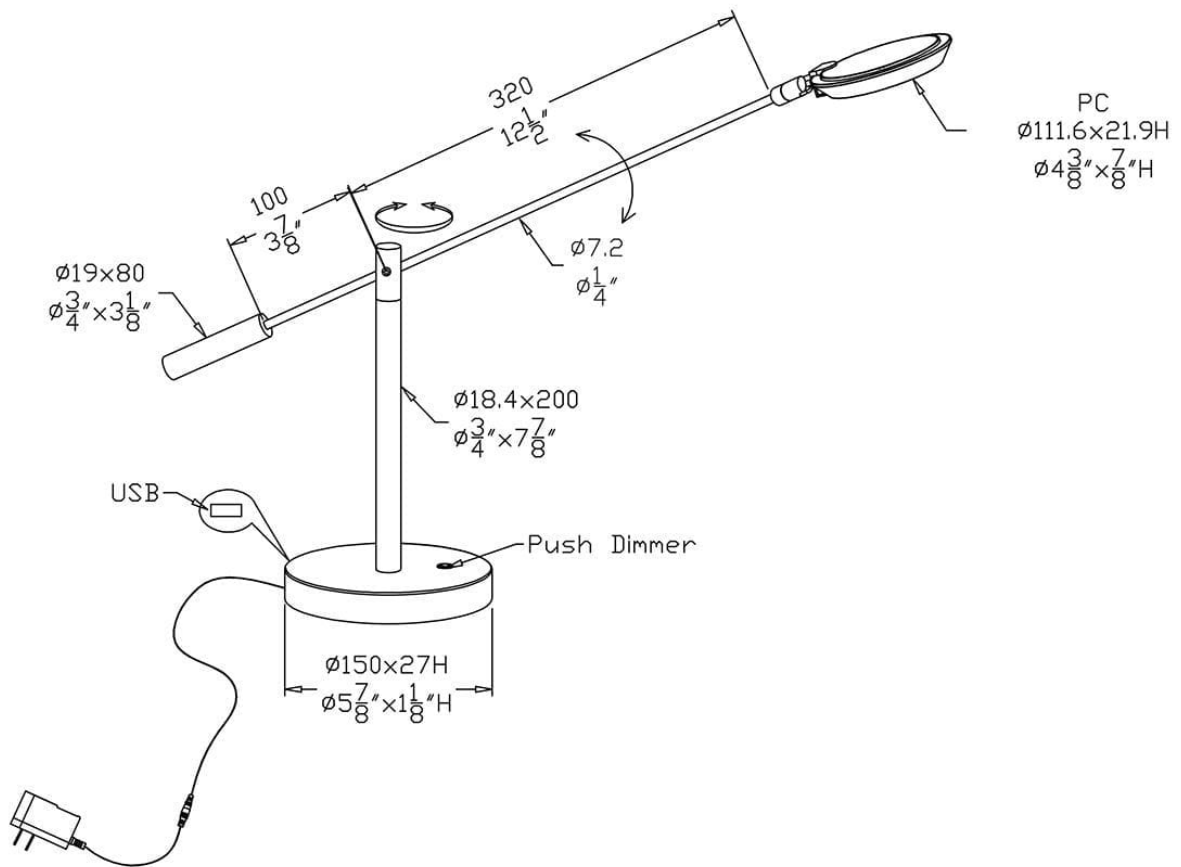

IGGY Satin Nickel Desk Lamp

Model No. PTL5021-SN

INPUT: AC 100~240V 50/60Hz
OUTPUT: DC 24V 500mA