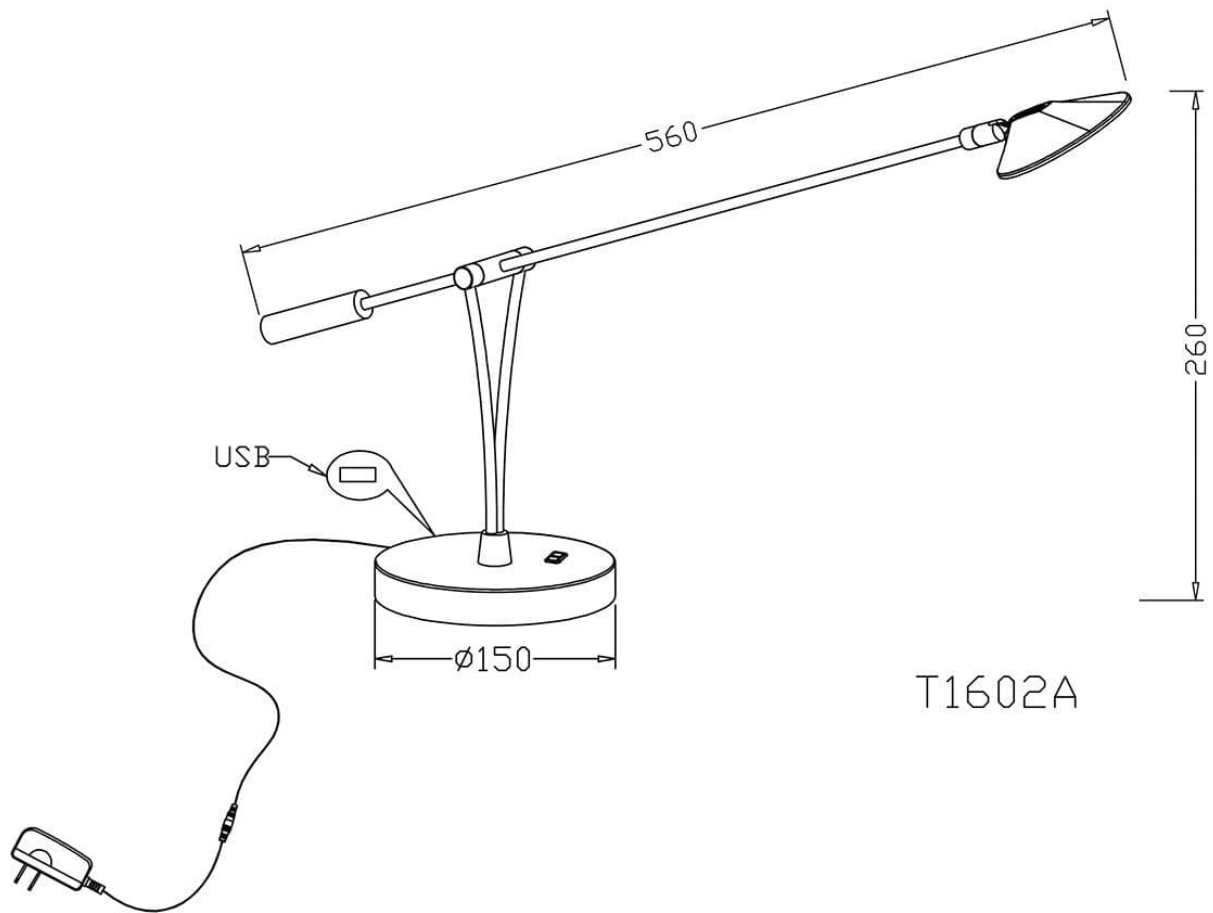

LAHOYA Satin Nickel Desk Lamp

Model No. PTL5015-SN

T1602A