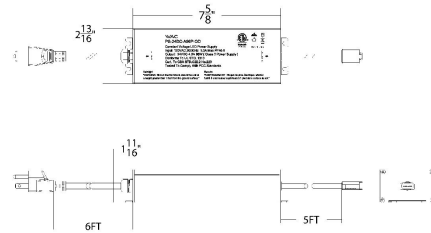

L x W x H

8.375" X 2.8125" X 1.6875"

Example: **PS-24DC-A96P-OD**

### SPECIFICATIONS

Input:	120 VAC, 50/60Hz
Mounting:	Mounting metal case with screws, Can be mounted on ceiling or wall in all orientations
Finish:	BLACK
Operating Temp:	-4°F to 104°F (-20°C to 40°C)
Standards:	UL, cUL, WET Location Listed, IP20, Title 24 JA8 Compliant

### LINE DRAWING: