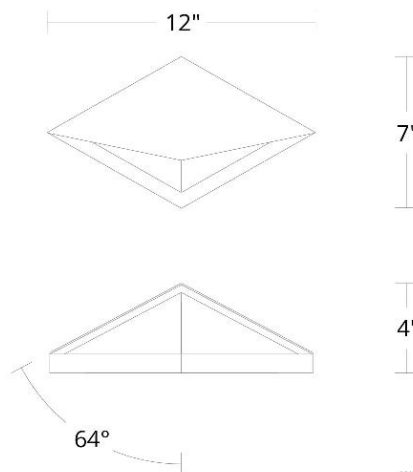

WAC LIGHTING

Pique

Outdoor Wall Sconce 4CCT

Fixture Type: _____

Catalog Number: _____

Project: _____

Location: _____

Model & Size	Color Temp	Finish	LED Watts	LED Lumens	Delivered Lumens
WS-W65412 12"	2700K	BK Black	12 W	890	540
	3000K		12 W	890	540
	3500K		12 W	890	540
	4000K		12 W	890	540

Example: **WS-W65412-40-BK**

For custom requests please contact customs@wacighting.com

DESCRIPTION

An envelope of light. A triangular diffuser delivers symmetrical LED illumination from within the folds of an angular frame.

FEATURES

- Down lit LED illumination
- Built in color temperature adjustability. Switch from 2700K/3000K/3500K/4000K
- Option to pre-select color temperature or adjust in the field
- Driver concealed within the canopy

SPECIFICATIONS

Color Temp:	4000K,2700K,3500K,3000K
Input:	120/277V,50/60Hz
CRI:	90
Dimming:	ELV: 100-10% ,TRIAC: 100-5%
Rated Life:	50000 Hours
Standards:	ETL, cETL Wet Location Listed
Construction:	Aluminum body, UV stabilized etched acrylic diffuser

FINISHES:

Black

LINE DRAWING:

WS-W65412