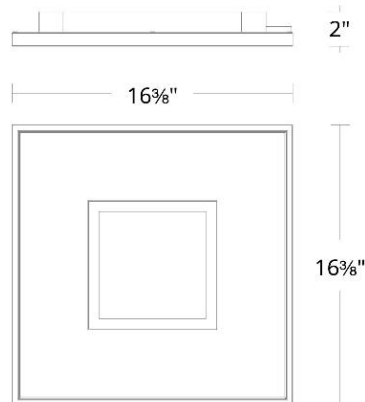

WAC LIGHTING

Pinpoint

Flush Mount 4CCT

Fixture Type: _____

Catalog Number: _____

Project: _____

Location: _____

Model & Size	Color Temp	Finish	LED Watts	LED Lumens	Delivered Lumens
FM-37415 15"	2700K	BK Black	38 W	1799	1135
	3000K		38 W	1799	1135
	3500K		38 W	1799	1135
	4000K		38 W	1799	1135

Example: **FM-37415-40-BK**

For custom requests please contact customs@wacighting.com

DESCRIPTION

Showcasing two platforms within one luminaire, this flush mount combines soft ambiance with powerful LEDs to create a dazzling aesthetic. Crafted from metal with silver leaf detailing, this geometric design provides a uniquely diffused illumination and style to any space.

FEATURES

- Silver leaf detailing
- Built in color temperature adjustability. Switch from 2700K/3000K/3500K/4000K
- Option to pre-select color temperature or adjust in the field
- Driver concealed within the canopy

SPECIFICATIONS

Color Temp:	4000K,2700K,3500K,3000K
Input:	120-277V,50/60Hz
CRI:	90
Dimming:	ELV: 100-10% ,TRIAC: 100-5%
Rated Life:	50000 Hours
Mounting:	Can be mounted on ceiling or wall in all orientations
Standards:	ETL, cETL Damp Location Listed
Construction:	Metal body with silicon diffuser

FINISHES:

Black

LINE DRAWING:

FM-37415