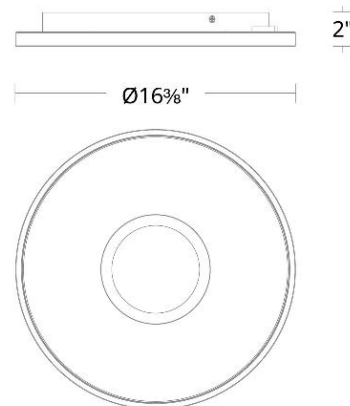

WAC LIGHTING

Pinpoint

Flush Mount 4CCT

Fixture Type: _____

Catalog Number: _____

Project: _____

Location: _____

Model & Size	Color Temp	Finish	LED Watts	LED Lumens	Delivered Lumens
FM-37416 15"	2700K	BK Black	38 W	1823	1095
	3000K		38 W	1823	1095
	3500K		38 W	1823	1095
	4000K		38 W	1823	1095

Example: **FM-37416-40-BK**

For custom requests please contact customs@wacighting.com

DESCRIPTION

Showcasing two platforms within one luminaire, this flush mount combines soft ambiance with powerful LEDs to create a dazzling aesthetic. Crafted from metal with silver leaf detailing, this geometric design provides a uniquely diffused illumination and style to any space.

FEATURES

- Silver leaf detailing
- Built in color temperature adjustability. Switch from 2700K/3000K/3500K/4000K
- Option to pre-select color temperature or adjust in the field
- Driver concealed within the canopy

SPECIFICATIONS

Color Temp:	3500K,2700K,3000K,4000K
Input:	120-277V,50/60Hz
CRI:	90
Dimming:	ELV: 100-10% ,TRIAC: 100-5%
Rated Life:	50000 Hours
Mounting:	Can be mounted on ceiling or wall in all orientations
Standards:	ETL, cETL Damp Location Listed
Construction:	Metal body with silicon diffuser

FINISHES:

Black

LINE DRAWING:

FM-37416