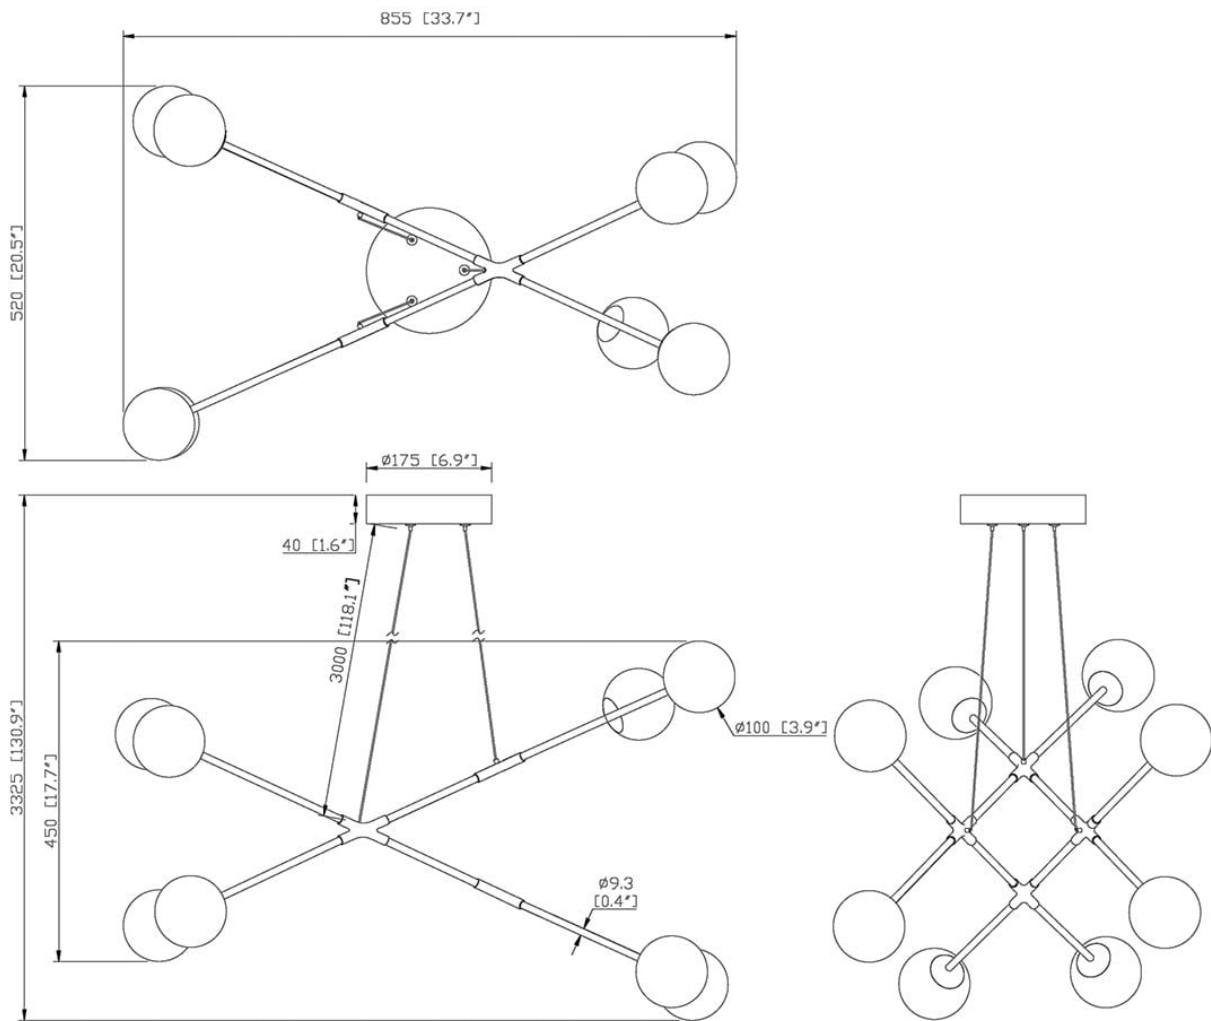

CALIPSO 8-Light LED Pendant

Model No. PF211-8L-BLK/BRS

Model: PF211-8L-BLK/BRS