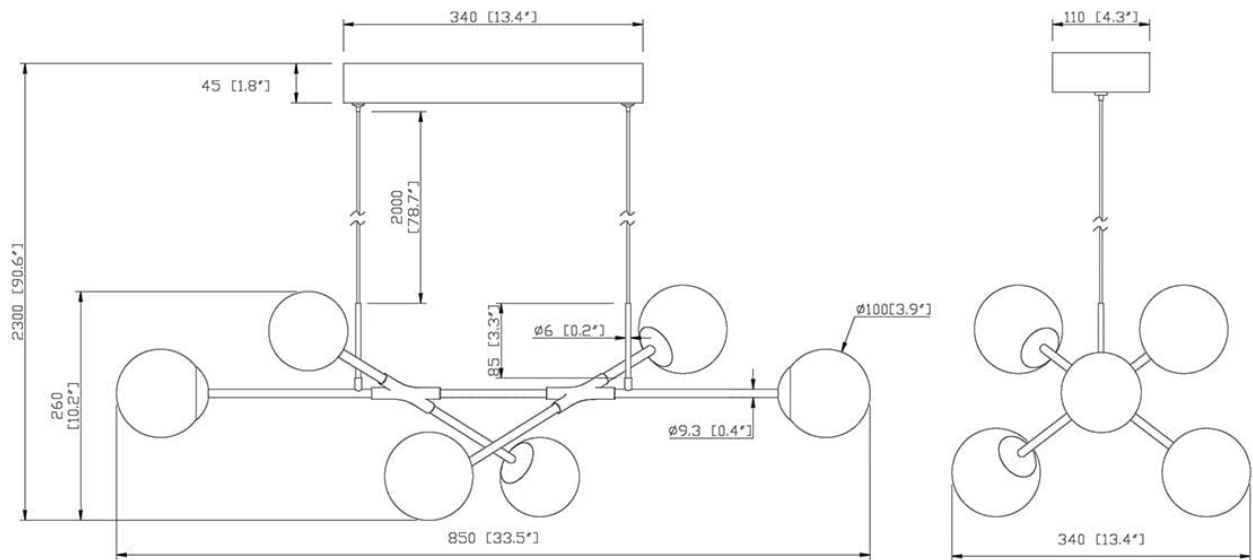

CALIPSO 6-Light LED Pendant

Model No. PF211-6L-BLK/BRS

Model: PF211-6L-BLK/BRS