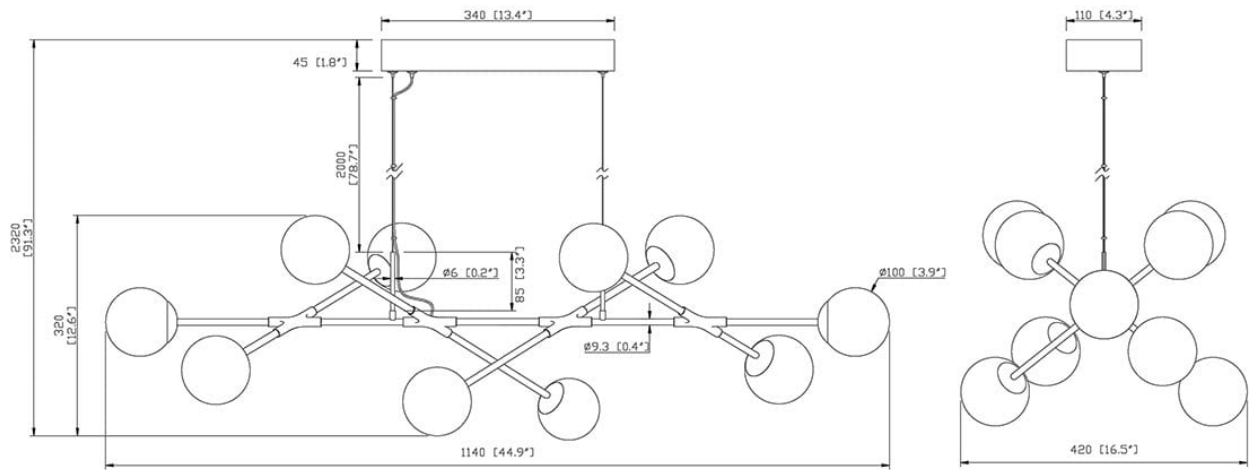

CALIPSO 10-Light LED Pendant

Model No. PF211-10L-BLK/BRS

Model: PF211-10L-BLK/BRS