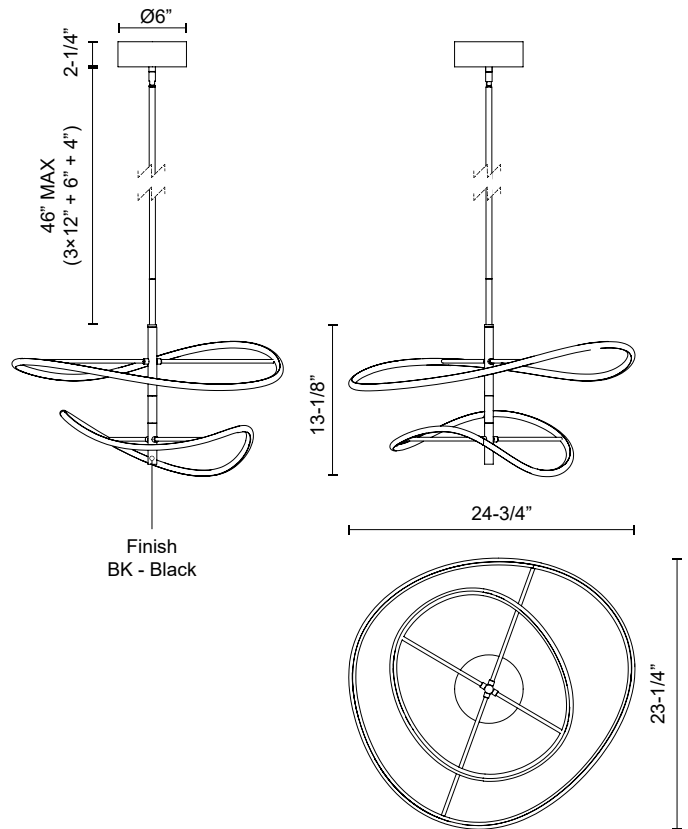

COLLIDE PD96424

PENDANTS

PROJECT

PD96424-BK
Black

SPECIFICATION DETAILS

Fixture Dimensions	L23-1/4" x W24-3/4" x H13-1/8"
Light Source	LED with DC Driver
Wattage	41W
Total Lumens	3230lm
Delivered Lumens	2519lm
Voltage	120V
Color Temperature	3000K
CRI (Ra)	90CRI
Optional Color Temps	2700K - 5000K Available, Minimum Order Quantities Apply
LED Rated Life	50,000 hours
Dimming	100% - 10%, TRIAC or ELV Dimmer (Not Included)
Diffuser Details	White Silicone
Adjustable	Yes
Rod Length	46" Max (3x12" + 1x6" + 1x4")
Wire Length	120"
Minimum Hang Height	24"
Sloped Ceiling Adaptable	Yes, Up to 45 Degrees
Location	Dry
Illumination Direction	Up/Down
CEC Title 24 JA8	Yes, JA8-2022
Canopy Dimensions	D6" x H2-1/4"
Paint Finish	BK02

* For custom options, consult factory for details.

* For warranty information, please visit www.kuzcolighting.com/warranty

DESCRIPTION

Straight out of an artist's sketchbook comes the Collide Collection. A dramatic family of lights that are pieces of sculptural beauty to illuminate your home in all the best ways. Curved LED strips with frosted silicone diffusers are beautifully formed, colliding with dark, powder-coated black aluminum in this striking statement piece that demands showing off.