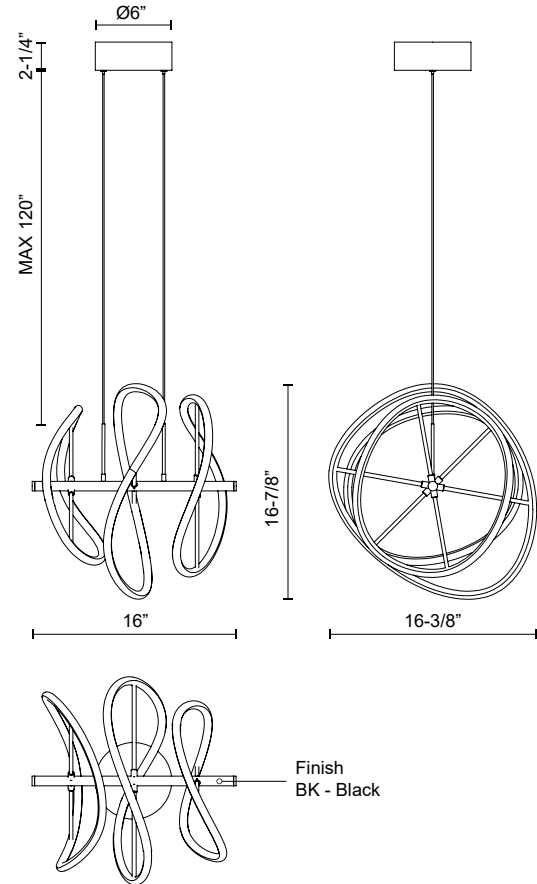

COLLIDE PD96416

PENDANTS

PROJECT

SPECIFICATION DETAILS

Fixture Dimensions	L16" x W16-3/8" x H16-7/8"
Light Source	LED with DC Driver
Wattage	50W
Total Lumens	3900lm
Delivered Lumens	2804lm
Voltage	120V
Color Temperature	3000K
CRI (Ra)	90CRI
Optional Color Temps	2700K - 5000K Available, Minimum Order Quantities Apply
LED Rated Life	50,000 hours
Dimming	100% - 10%, TRIAC or ELV Dimmer (Not Included)
Diffuser Details	White Silicone
Adjustable	Yes
Wire Length	120" Max
Wire Type	Black
Minimum Hang Height	24"
Sloped Ceiling Adaptable	Yes
Location	Dry
Illumination Direction	Up/Down
CEC Title 24 JA8	Yes, JA8-2022
Canopy Dimensions	D6" x H2-1/4"
Paint Finish	BK02

* For custom options, consult factory for details.

* For warranty information, please visit www.kuzcolighting.com/warranty

DESCRIPTION

Straight out of an artist's sketchbook comes the Collide Collection. A dramatic family of lights that are pieces of sculptural beauty to illuminate your home in all the best ways. Curved LED strips with frosted silicone diffusers are beautifully formed, colliding with dark, powder-coated black aluminum in this striking statement piece that demands showing off.

KUZCO

CANADA: 19054 28TH AVENUE - SURREY, BC V3Z 6M3

USA: 3035 E. LONE MOUNTAIN ROAD - LAS VEGAS, NV 89081

WWW.KUZCOLIGHTING.COM

© 2023 KUZCO LIGHTING. ALL RIGHTS RESERVED.

COMMENT