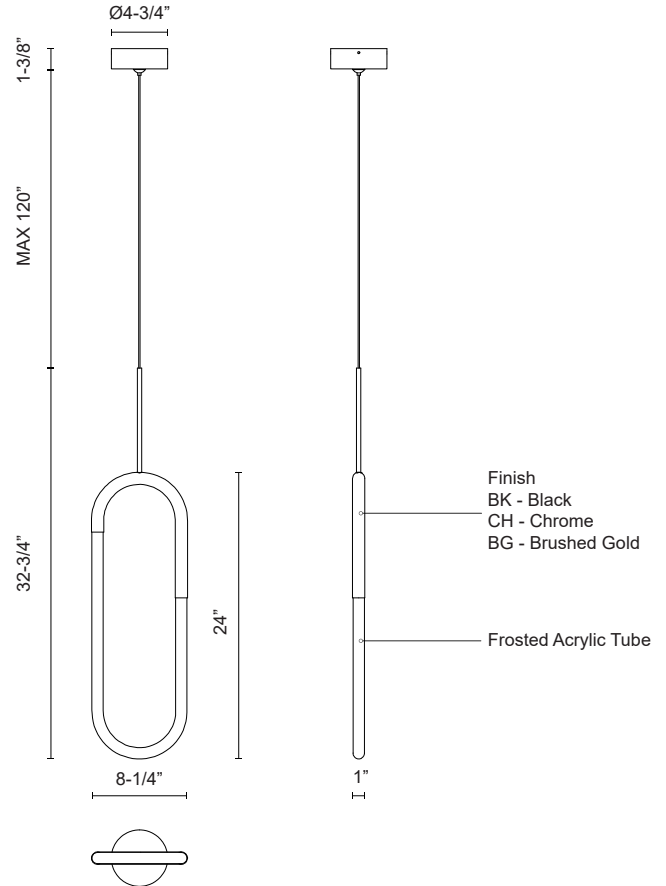

HURON
PD95108
PENDANTS

PROJECT

PD95108-CH
Chrome

PD95108-BK
Black

PD95108-BG
Brushed Gold

SPECIFICATION DETAILS

Fixture Dimensions	L8-1/4" x W1" x H32-3/4"
Light Source	LED with DC Driver
Wattage	12W
Total Lumens	1100lm
Delivered Lumens	710lm
Voltage	120V
Color Temperature	3000K
CRI (Ra)	90CRI
Optional Color Temps	2700K - 5000K Available, Minimum Order Quantities Apply
LED Rated Life	50,000 hours
Dimming	100% - 10%, TRIAC or ELV Dimmer (Not Included)
Diffuser Details	Frosted acrylic diffuser
Adjustable	Yes
Wire Length	120" Max
Wire Type	Black Coaxial Wire
Minimum Hang Height	38"
Sloped Ceiling Adaptable	Yes
Location	Dry
CEC Title 24 JA8	Yes, JA8-2022
Paint Finish	BG01; BK01; CH01;
Canopy Dimensions	D4-3/4" x H1-3/8"

* For custom options, consult factory for details.

* For warranty information, please visit www.kuzcolighting.com/warranty

DESCRIPTION

Extruded aluminum body, acrylic frosted tube, matte powder-coated or plated finish