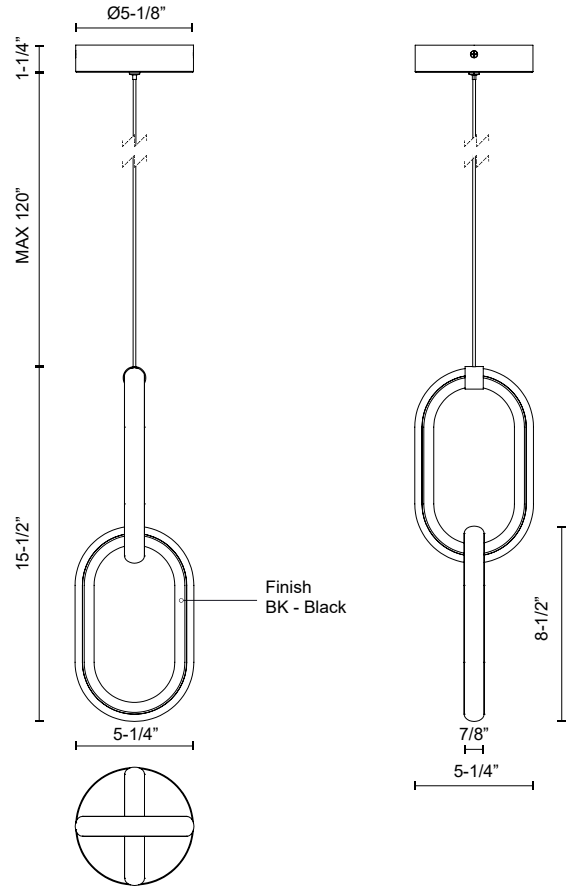

AIREN PD92615

PENDANTS

PROJECT

PD92615-BK
Black

SPECIFICATION DETAILS

Fixture Dimensions	L5-1/4" x W5-1/4" x H15-1/2"
Light Source	LED with DC Driver
Wattage	20W
Total Lumens	1600lm
Delivered Lumens	1161lm
Voltage	120V
Color Temperature	3000K
CRI (Ra)	90CRI
Optional Color Temps	2700K - 5000K Available, Minimum Order Quantities Apply
LED Rated Life	50,000 hours
Dimming	100% - 10%, TRIAC or ELV Dimmer (Not Included)
Diffuser Details	White Silicone
Adjustable	Yes
Wire Length	120" Max
Wire Type	Black
Minimum Hang Height	20"
Sloped Ceiling Adaptable	Yes
Location	Dry
Illumination Direction	Up/Down
CEC Title 24 JA8	Yes, JA8-2022
Canopy Dimensions	D5-1/8" x H1-1/4"
Paint Finish	BK02

* For custom options, consult factory for details.

* For warranty information, please visit www.kuzcolighting.com/warranty

DESCRIPTION

The sophistication and elegance of jewelry are at the heart of the Airen Collection. This sleek chain link design comprises interlocking ovals with LEDs around the exterior. With 360-degree illumination, the Airen family immediately ignites a room with both light and personality.