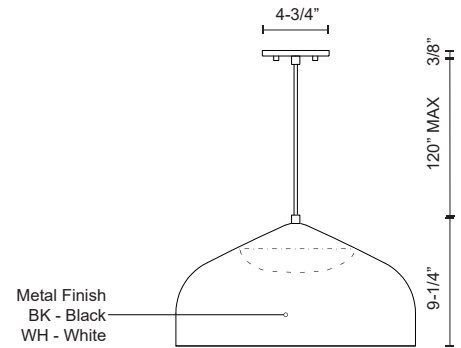

HELENA
PD9117
PENDANTS

PROJECT

PD9117-BK/BK
Black/Black

PD9117-WH/SV
White/Silver

PD9117-BK/GD
Black/Gold

PD9117-WH/GD
White/Gold

SPECIFICATION DETAILS

Fixture Dimensions	D16-7/8" x H9-1/4"
Light Source	AC LED Module
Wattage	38W
Total Lumens	2990lm
Delivered Lumens	BK/BK - 1169lm
Voltage	120V
Color Temperature	3000K
CRI (Ra)	90CRI
Optional Color Temps	2700K - 5000K Available, Minimum Order Quantities Apply
LED Rated Life	50,000 hours
Dimming	100% - 10%, ELV Dimmer (Not Included)
Diffuser Details	White Acrylic Diffuser
Shade Details	Spun Aluminum Shade
Adjustable	Yes
Wire Length	120" Max
Wire Type	BK - Black Braided Cord; WH - White Braided Cord;
Minimum Hang Height	12"
Sloped Ceiling Adaptable	Yes
Location	Dry
Illumination Direction	Downlight
CEC Title 24 JA8	Yes, JA8-2022
Paint Finish	BK01; GD01; SV01; WH01;
Canopy Dimensions	D4-3/4" x H3/8"

* For custom options, consult factory for details.

* For warranty information, please visit www.kuzcolighting.com/warranty

DESCRIPTION

The smooth spun metal shade is available in black or white for this modern pendant but add your choice of multiple interior lamp shade colors and the possibilities are endless. Suspended by a matching braided fabric cord the Helena exudes effortless elegance. The acorn-shaped lamp shade measures 17 inches in diameter. Hang this pendant solo or in multiples for a more dramatic look.