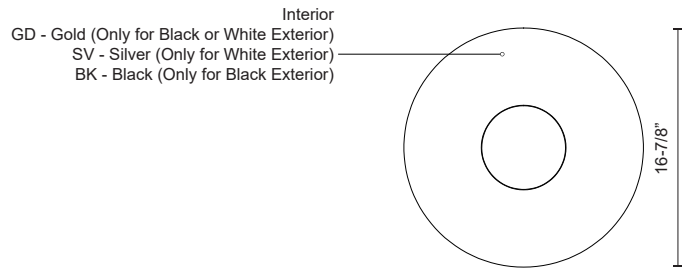

HELENA
PD9117
PENDANTS

PROJECT

PD9117-BK/BK
Black/Black

PD9117-WH/SV
White/Silver

PD9117-BK/GD
Black/Gold

PD9117-WH/GD
White/Gold

SPECIFICATION DETAILS

Fixture Dimensions	D16-7/8" x H9-1/4"
Light Source	AC LED Module
Wattage	38W
Total Lumens	2990lm
Delivered Lumens	BK/BK - 1169lm
Voltage	120V
Color Temperature	3000K
CRI (Ra)	90CRI
Optional Color Temps	2700K - 5000K Available, Minimum Order Quantities Apply
LED Rated Life	50,000 hours
Dimming	100% - 10%, ELV Dimmer (Not Included)
Diffuser Details	White Acrylic Diffuser
Shade Details	Spun Aluminum Shade
Adjustable	Yes
Wire Length	120" Max
Wire Type	BK - Black Braided Cord; WH - White Braided Cord;
Minimum Hang Height	12"
Sloped Ceiling Adaptable	Yes
Location	Dry
Illumination Direction	Downlight
CEC Title 24 JA8	Yes, JA8-2022
Paint Finish	BK01; GD01; SV01; WH01;
Canopy Dimensions	D4-3/4" x H3/8"

* For custom options, consult factory for details.

* For warranty information, please visit www.kuzcolighting.com/warranty

DESCRIPTION

The smooth spun metal shade is available in black or white for this modern pendant but add your choice of multiple interior lamp shade colors and the possibilities are endless. Suspended by a matching braided fabric cord the Helena exudes effortless elegance. The acorn-shaped lamp shade measures 17 inches in diameter. Hang this pendant solo or in multiples for a more dramatic look.