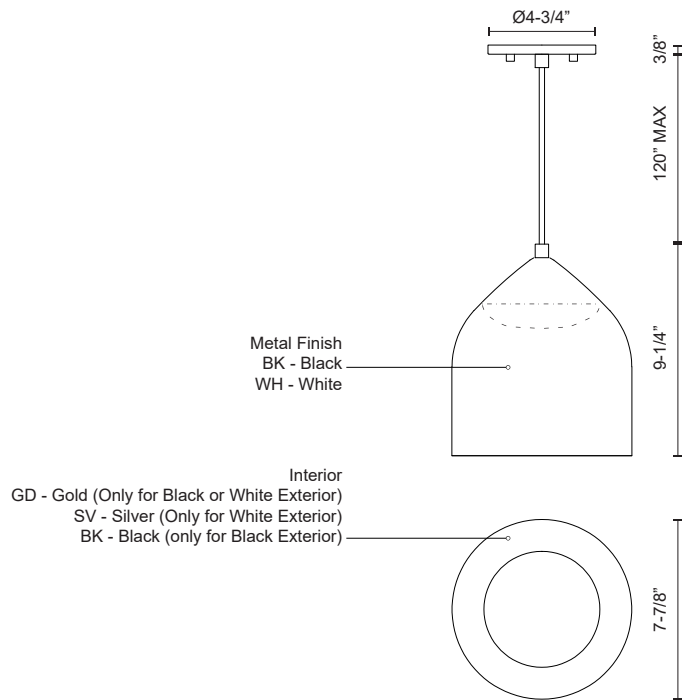

HELENA
PD9108
PENDANTS

PROJECT

PD9108-BK/GD
Black/Gold

PD9108-BK/BK
Black/Black

PD9108-WH/SV
White/Silver

PD9108-WH/GD
White/Gold

SPECIFICATION DETAILS

Fixture Dimensions	D7-7/8" x H9-1/4"
Light Source	AC LED Module
Wattage	13W
Total Lumens	1000lm
Delivered Lumens	BK/BK-204lm; BK/GD-328lm; WH/GD-328lm; WH/SV-428lm;
Voltage	120V
Color Temperature	3000K
CRI (Ra)	90CRI
Optional Color Temps	2700K - 5000K Available, Minimum Order Quantities Apply
LED Rated Life	50,000 hours
Dimming	100% - 10%, ELV Dimmer (Not Included)
Diffuser Details	White Acrylic Diffuser
Shade Details	Spun Aluminum Shade
Adjustable	Yes
Wire Length	120" Max
Wire Type	BK - Black Braided Cord; WH - White Braided Cord;
Minimum Hang Height	12"
Sloped Ceiling Adaptable	Yes
Location	Dry
Illumination Direction	Downlight
CEC Title 24 JA8	Yes, JA8-2022
Paint Finish	BK01; GD01; SV01; WH01;
Canopy Dimensions	D4-3/4" x H3/8"

* For custom options, consult factory for details.

* For warranty information, please visit www.kuzcolighting.com/warranty

DESCRIPTION

The smooth spun metal shade is available in black, graphite or white for this modern pendant but add your choice of multiple interior lamp shade colors and the possibilities are endless. Suspended by a matching braided fabric cord the Helena exudes effortless elegance. The acorn-shaped lamp shade measures 8 inches in diameter. Hang this pendant solo or in multiples for a more dramatic look.