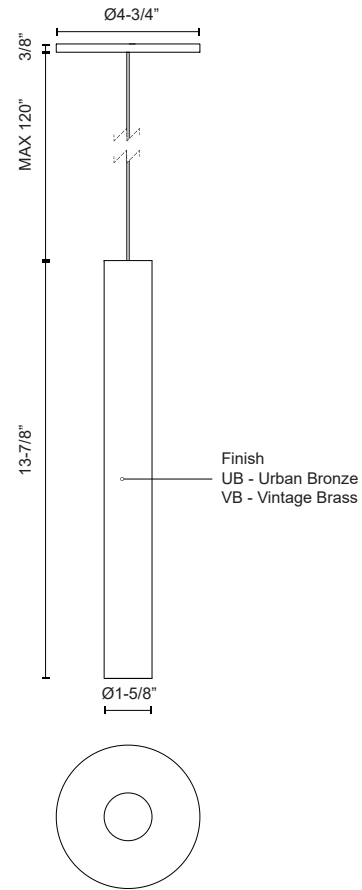

KUZCO

CANADA: 19054 28TH AVENUE - SURREY, BC V3Z 6M3
USA: 3035 E. LONE MOUNTAIN ROAD - LAS VEGAS, NV 89081

WWW.KUZCOLIGHTING.COM

© 2024 KUZCO LIGHTING. ALL RIGHTS RESERVED.

COMMENT